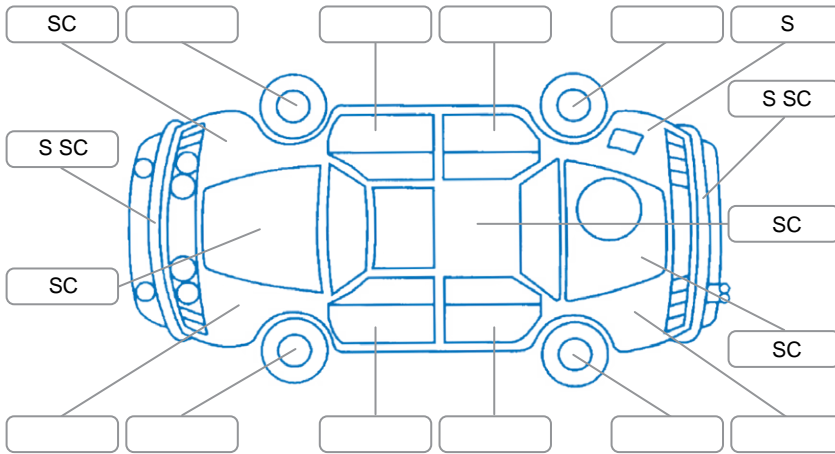

Key
 S = Scratch R = Rust C = Crack * = Decals W = Significant scuffs
 D = Dent PT = Paint defect P = Pin dent SC = Stone Chips

Note: some defects and blemishes may not be displayed in the diagram

Body Inspection Comments

Tiny crack on windscreen
 Minor stonechips on windscreen

Conditions During Body Inspection Dry

Under Carriage and Under Bonnet Inspection Comments

All wheel drive

Interior Comments

Seats:	Good
Carpets:	Good
Panels:	Good
Dashboard:	Good