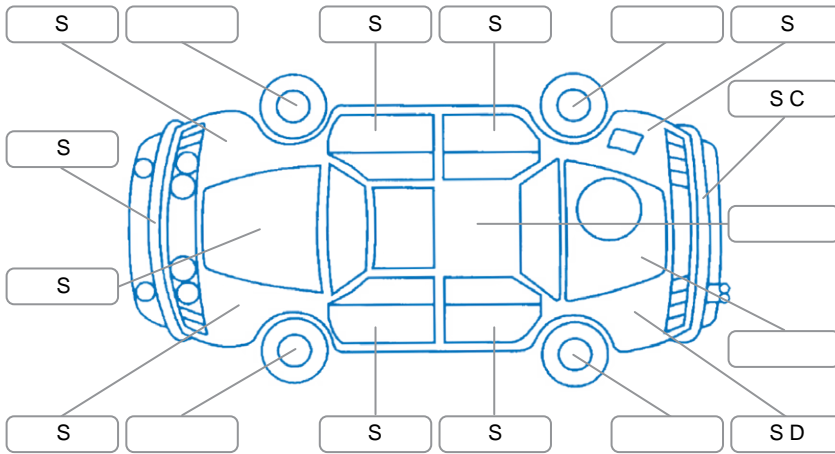

Report ID:	25,920,716	Version:	2
Created:	27 Mar 2026		

Make:	Hyundai	Model:	Santa FE
Body Style:	SUV	Year:	2021
Rego No.:	NRJ589	Rego Expiry:	08 May 2026
WoF Expiry:	13 Aug 2026	Odometer:	176,803 Kms
Good No.:	25920716	VIN:	KMHS281HWMU337923
Next Service:	183000	Service History:	Yes

**Key**  
 S = Scratch    R = Rust    C = Crack    \* = Decals    W = Significant scuffs  
 D = Dent    PT = Paint defect    P = Pin dent    SC = Stone Chips

Note: some defects and blemishes may not be displayed in the diagram