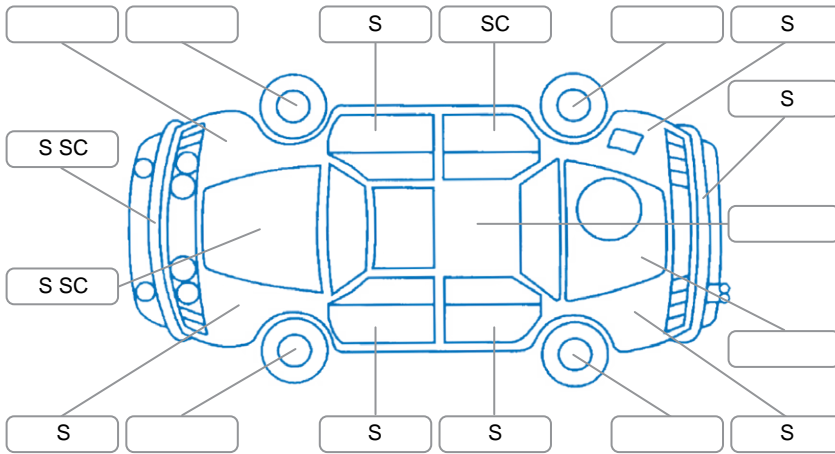

Report ID:	25,920,697	Version:	2
Created:	27 Mar 2026		

Make:	Toyota	Model:	Rav4
Body Style:	SUV	Year:	2017
Rego No.:	KYA224	Rego Expiry:	09 Jul 2026
WoF Expiry:	12 Oct 2026	Odometer:	146,867 Kms
Good No.:	25920697	VIN:	JTMBFRE10J153741
Next Service:	154030	Service History:	No

Key
 S = Scratch R = Rust C = Crack * = Decals W = Significant scuffs
 D = Dent PT = Paint defect P = Pin dent SC = Stone Chips

Note: some defects and blemishes may not be displayed in the diagram

Body Inspection Comments

Minor chips on windscreen

Conditions During Body Inspection

Dry

Under Carriage and Under Bonnet Inspection Comments

All wheel drive

Interior Comments

Seats:	Minor stains, Good
Carpets:	Good
Panels:	Minor scratches, Good
Dashboard:	Good