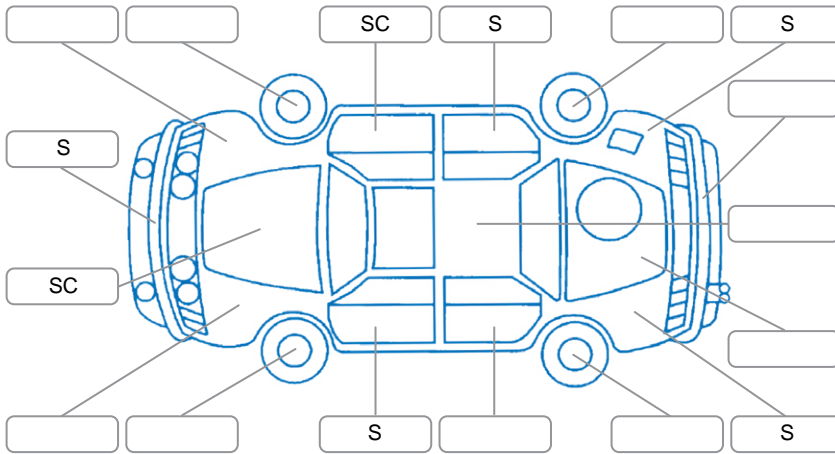

Report ID:	25,920,684	Version:	2
Created:	27 Mar 2026		

Make:	LDV	Model:	ET60
Body Style:	Utility	Year:	2022
Rego No.:	PQB417	Rego Expiry:	29 May 2026
WoF Expiry:	24 Dec 2026	Odometer:	26,681 Kms
Good No.:	25920684	VIN:	LSFAM1205NA166200
Next Service:	54000	Service History:	Yes

Key
 S = Scratch R = Rust C = Crack * = Decals W = Significant scuffs
 D = Dent PT = Paint defect P = Pin dent SC = Stone Chips

Note: some defects and blemishes may not be displayed in the diagram

Body Inspection Comments

Conditions During Body Inspection: Dry

Under Carriage and Under Bonnet Inspection Comments

Rear wheel drive

Interior Comments

Seats:	Good
Carpets:	Good
Panels:	Good
Dashboard:	Good

General Comments

vehicle has a house charger