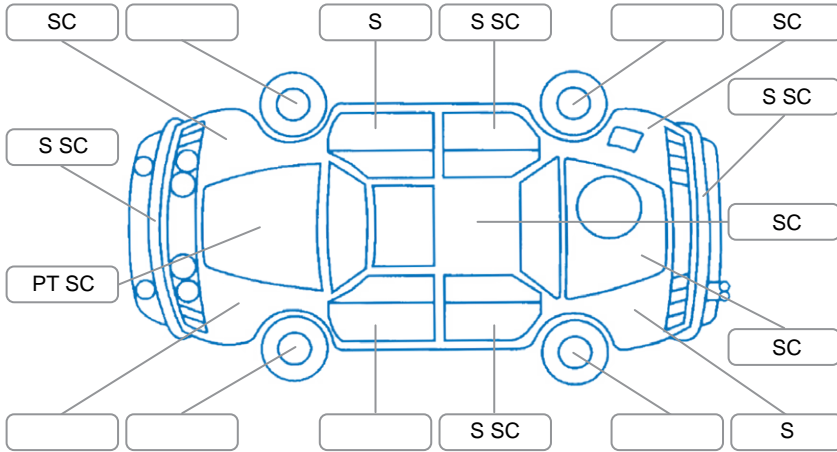

Report ID:	25,920,678	Version:	2
Created:	31 Mar 2026		

Make:	Hyundai	Model:	Iload
Body Style:	Van	Year:	2016
Rego No.:	JSJ997	Rego Expiry:	21 Oct 2026
WoF Expiry:	30 Apr 2026	Odometer:	281,988 Kms
Good No.:	25920678	VIN:	KMFWBX7KMGU817120
Next Service:	292000	Service History:	No

Key

S = Scratch R = Rust C = Crack * = Decals W = Significant scuffs
 D = Dent PT = Paint defect P = Pin dent SC = Stone Chips

Note: some defects and blemishes may not be displayed in the diagram

Body Inspection Comments

Small cracks with legs on windscreen
 Minor stonechips on windscreen

Conditions During Body Inspection Dry

Under Carriage and Under Bonnet Inspection Comments

Rear wheel drive
 Oil leak
 Diff leak

Interior Comments