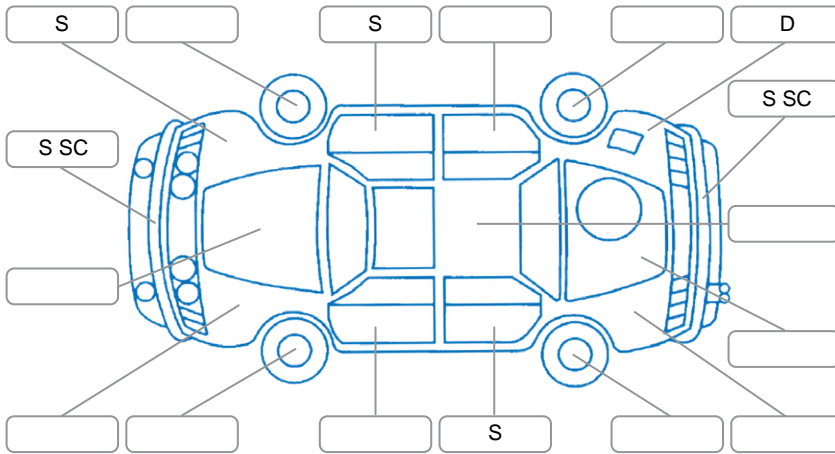

Report ID:	25,920,650	Version:	3
Created:	14 Apr 2026		

Make:	Toyota	Model:	Highlander
Body Style:	SUV	Year:	2023
Rego No.:	PUE387	Rego Expiry:	17 Jun 2026
WoF Expiry:	18 Mar 2026	Odometer:	80,123 Kms
Good No.:	25920650	VIN:	5TDLB3CH90S103988
Next Service:	81000	Service History:	Yes

Key
 S = Scratch R = Rust C = Crack * = Decals W = Significant scuffs
 D = Dent PT = Paint defect P = Pin dent SC = Stone Chips

Note: some defects and blemishes may not be displayed in the diagram

Body Inspection Comments

Stone chip on front screen as photo'd

Conditions During Body Inspection

Dry

Under Carriage and Under Bonnet Inspection Comments

4WD

Interior Comments

Seats: Good

Carpets: Good