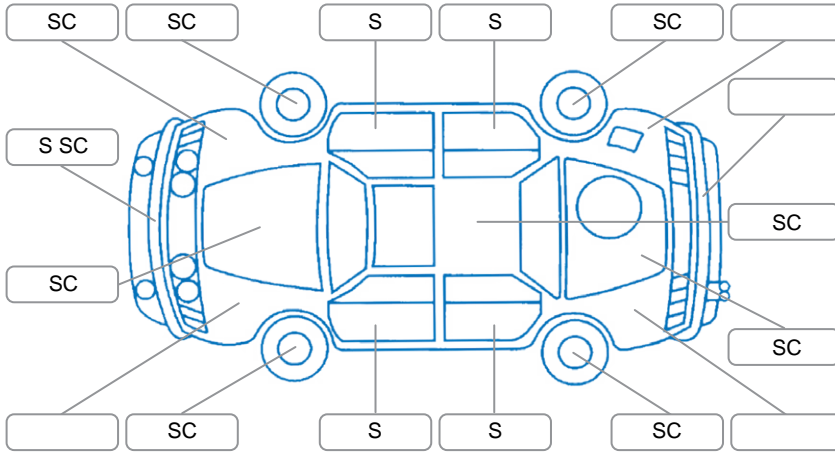

Report ID:	25,920,621	Version:	3
Created:	14 May 2026		

Make:	Jeep	Model:	Grand Cherokee
Body Style:	SUV	Year:	2025
Rego No.:	RCH756	Rego Expiry:	06 Mar 2026
WoF Expiry:	07 Mar 2028	Odometer:	35,509 Kms
Good No.:	25920621	VIN:	1C4RJKJG7P8106601
Next Service:	47,000	Service History:	No

Key

S = Scratch R = Rust C = Crack * = Decals W = Significant scuffs
 D = Dent PT = Paint defect P = Pin dent SC = Stone Chips

Note: some defects and blemishes may not be displayed in the diagram

Body Inspection Comments

Conditions During Body Inspection: Dry

Under Carriage and Under Bonnet Inspection Comments

Interior Comments

Seats:	stains
Carpets:	Good
Panels:	Good
Dashboard:	Good

General Comments

Road Conditions During Test Drive	Dry	
Engine Timing Mechanism	Timing Chain	
Evidence of Cam Belt Replacement	<input type="checkbox"/> Yes <input type="checkbox"/> No	Kms
Inspected by:	Jesse Roberts	
Published by:	Jesse Roberts	
Inspection Date:	23 Mar 2026	