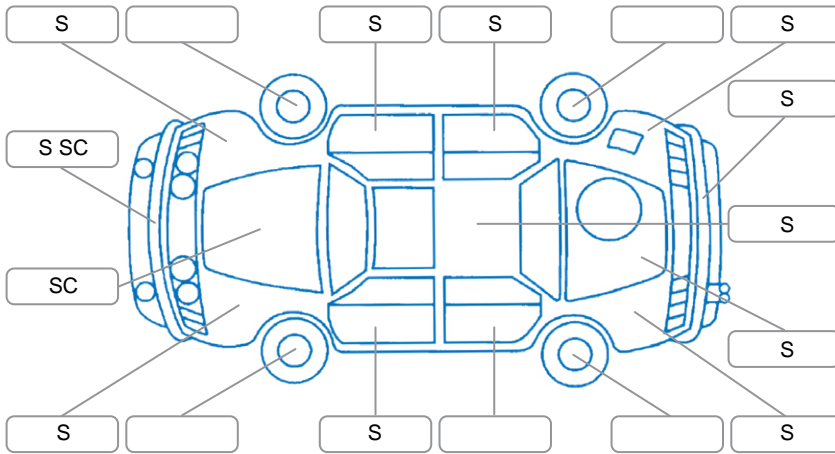

Report ID:	25,920,613	Version:	1
Created:	26 Mar 2026		

Make:	Mitsubishi	Model:	Triton
Body Style:	Utility	Year:	2022
Rego No.:	PDM633	Rego Expiry:	15 Apr 2026
WoF Expiry:	10 Jun 2026	Odometer:	77,345 Kms
Good No.:	25920613	VIN:	MMAJLKK10NH031896
Next Service:	79310	Service History:	Yes

Key

S = Scratch R = Rust C = Crack * = Decals W = Significant scuffs
 D = Dent PT = Paint defect P = Pin dent SC = Stone Chips

Note: some defects and blemishes may not be displayed in the diagram

Body Inspection Comments

Conditions During Body Inspection

Dry

Under Carriage and Under Bonnet Inspection Comments

Rear wheel drive

Interior Comments

Seats: left front seat torn, Minor stains, Good

Carpets: Good

Panels: Good

Dashboard: Good

General Comments

Road Conditions During Test Drive

Dry

Engine Timing Mechanism

Timing Chain

Evidence of Cam Belt Replacement Yes No Kms

Inspected by: Jaykib Collins