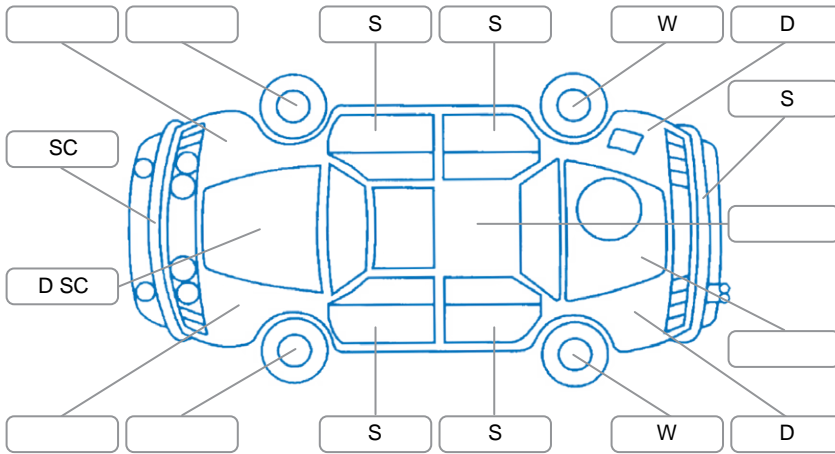

Report ID:	25,920,595	Version:	1
Created:	26 Mar 2026		

Make:	Skoda	Model:	Octavia
Body Style:	Wagon	Year:	2020
Rego No.:	MTM631	Rego Expiry:	26 May 2026
WoF Expiry:	16 Jun 2026	Odometer:	121,220 Kms
Good No.:	25920595	VIN:	TMBMK7NE4K0210936
Next Service:	135417	Service History:	No

Key
 S = Scratch R = Rust C = Crack * = Decals W = Significant scuffs
 D = Dent PT = Paint defect P = Pin dent SC = Stone Chips

Note: some defects and blemishes may not be displayed in the diagram

Body Inspection Comments

Crack on windscreen

Conditions During Body Inspection

Dry

Under Carriage and Under Bonnet Inspection Comments

All wheel drive

Interior Comments

Seats:	Good
Carpets:	Good
Panels:	Good
Dashboard:	Good

General Comments