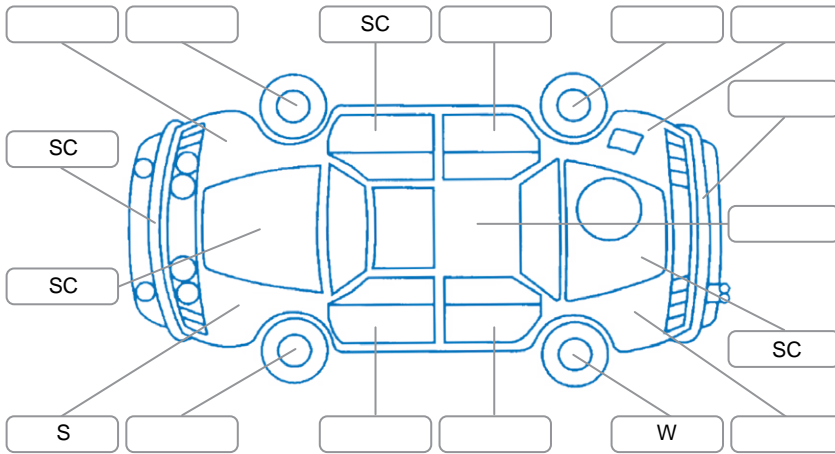

Report ID:	25,920,582	Version:	2
Created:	09 Apr 2026		

Make:	KIA	Model:	Seltos
Body Style:	SUV	Year:	2022
Rego No.:	PLQ987	Rego Expiry:	29 May 2026
WoF Expiry:	22 Apr 2027	Odometer:	101,238 Kms
Good No.:	25920582	VIN:	KNAEP81ATN7352452
Next Service:	105000	Service History:	Yes

Key

S = Scratch R = Rust C = Crack * = Decals W = Significant scuffs
 D = Dent PT = Paint defect P = Pin dent SC = Stone Chips

Note: some defects and blemishes may not be displayed in the diagram

Body Inspection Comments

Cargo tray right clip missing

Conditions During Body Inspection

Dry

Under Carriage and Under Bonnet Inspection Comments

Front wheel drive

Interior Comments

Seats:	Good
Carpets:	Good
Panels:	Good
Dashboard:	Good