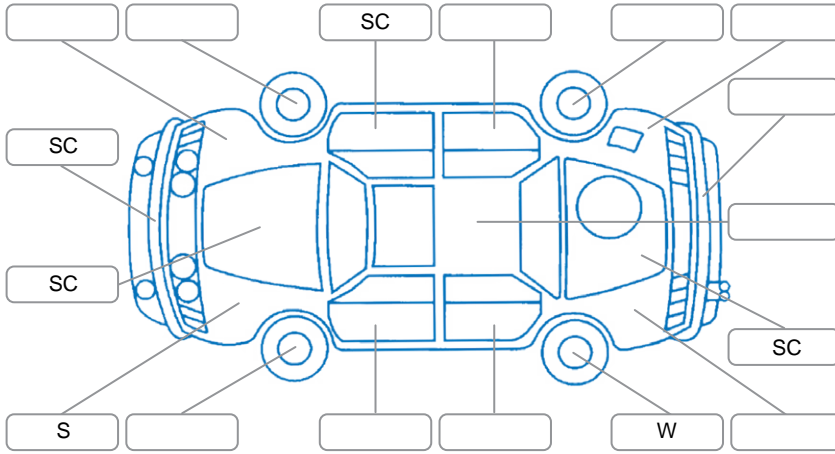

Report ID:	25,920,582	Version:	1
Created:	26 Mar 2026		

Make:	KIA	Model:	Seltos
Body Style:	SUV	Year:	2022
Rego No.:	PLQ987	Rego Expiry:	29 May 2026
WoF Expiry:	30 Aug 2026	Odometer:	101,238 Kms
Good No.:	25920582	VIN:	KNAEP81ATN7352452
Next Service:	105000	Service History:	Yes

Key

S = Scratch R = Rust C = Crack * = Decals W = Significant scuffs
 D = Dent PT = Paint defect P = Pin dent SC = Stone Chips

Note: some defects and blemishes may not be displayed in the diagram

Body Inspection Comments

Cargo tray right clip missing

Conditions During Body Inspection

Dry

Under Carriage and Under Bonnet Inspection Comments

Front wheel drive

Interior Comments

Seats:	Good
Carpets:	Good
Panels:	Good
Dashboard:	Good