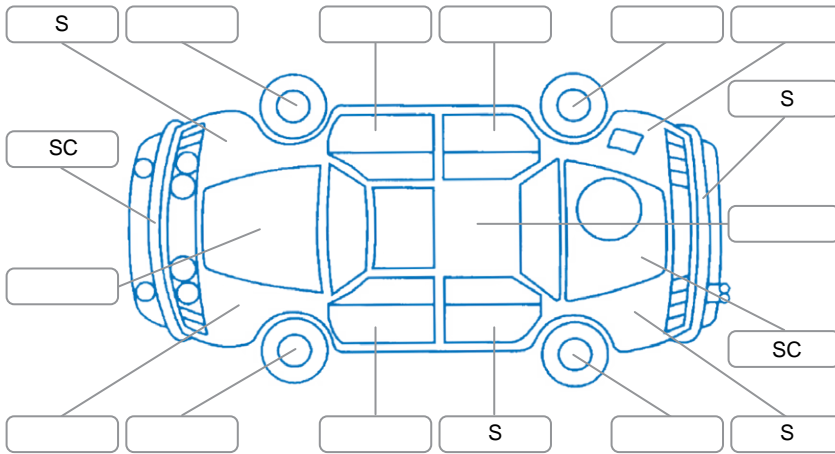

Report ID:	25,920,576	Version:	1
Created:	26 Mar 2026		

Make:	Hyundai	Model:	Kona
Body Style:	SUV	Year:	2022
Rego No.:	PCN51	Rego Expiry:	09 Sep 2026
WoF Expiry:	26 Feb 2027	Odometer:	74,452 Kms
Good No.:	25920576	VIN:	KMHK1813WMU848685
Next Service:	82000	Service History:	Yes

### Key

S = Scratch    R = Rust    C = Crack    \* = Decals    W = Significant scuffs  
 D = Dent    PT = Paint defect    P = Pin dent    SC = Stone Chips

Note: some defects and blemishes may not be displayed in the diagram