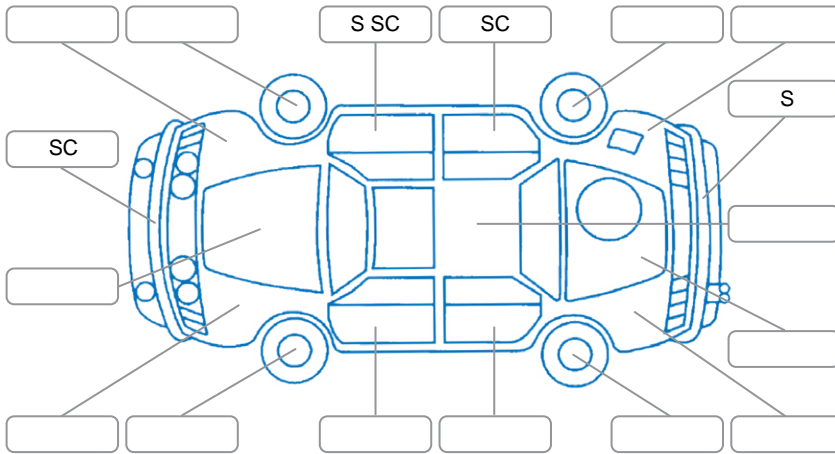

Report ID:	25,920,530	Version:	1
Created:	26 Mar 2026		

Make:	Toyota	Model:	Corolla
Body Style:	Hatchback	Year:	2018
Rego No.:	LGM90	Rego Expiry:	08 Jul 2026
WoF Expiry:	21 Mar 2027	Odometer:	128,755 Kms
Good No.:	25920530	VIN:	JTNKU3JE50J579436
Next Service:	144000	Service History:	No

**Key**  
 S = Scratch    R = Rust    C = Crack    \* = Decals    W = Significant scuffs  
 D = Dent    PT = Paint defect    P = Pin dent    SC = Stone Chips

Note: some defects and blemishes may not be displayed in the diagram