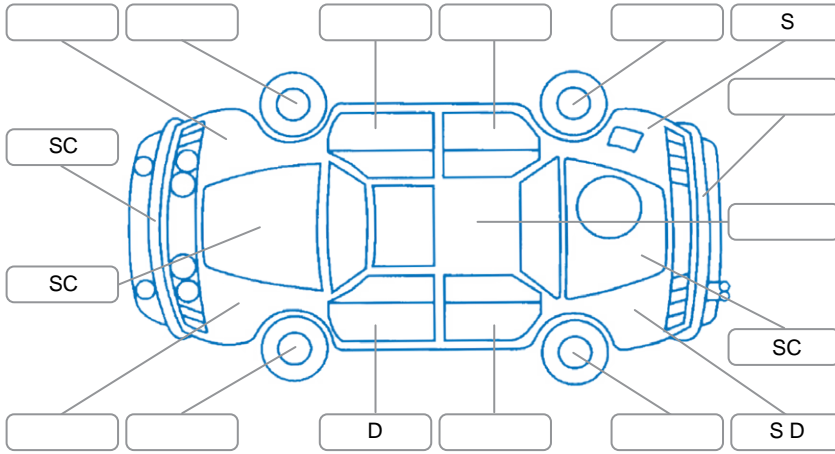

Report ID:	25,920,524	Version:	1
Created:	26 Mar 2026		

Make:	Toyota	Model:	Corolla
Body Style:	Wagon	Year:	2018
Rego No.:	KWU500	Rego Expiry:	30 Apr 2026
WoF Expiry:	02 Oct 2026	Odometer:	101,627 Kms
Good No.:	25920524	VIN:	JTDZE4GE10L001111
Next Service:	112000	Service History:	Yes

Key

S = Scratch R = Rust C = Crack * = Decals W = Significant scuffs
 D = Dent PT = Paint defect P = Pin dent SC = Stone Chips

Note: some defects and blemishes may not be displayed in the diagram

Body Inspection Comments

Conditions During Body Inspection: Dry

Under Carriage and Under Bonnet Inspection Comments

Front wheel drive

Interior Comments

Seats:	Good
Carpets:	Good
Panels:	Good
Dashboard:	Good

General Comments

Road Conditions During Test Drive	Dry		
Engine Timing Mechanism	Timing Chain		
Evidence of Cam Belt Replacement	<input type="checkbox"/> Yes	<input type="checkbox"/> No	Kms
Inspected by:	Jaykib Collins		
Published by:	Jaykib Collins		
Inspection Date:	26 Mar 2026		