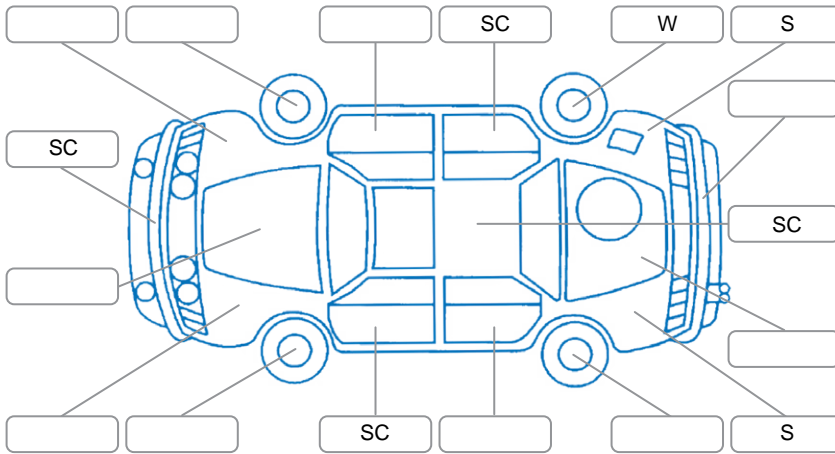

Report ID:	25,920,511	Version:	2
Created:	14 Apr 2026		

Make:	Toyota	Model:	Corolla
Body Style:	Wagon	Year:	2018
Rego No.:	LHR264	Rego Expiry:	10 Jul 2026
WoF Expiry:	09 Apr 2027	Odometer:	59,009 Kms
Good No.:	25920511	VIN:	JTDZE4GE30L001238
Next Service:	70000	Service History:	Yes

Key
 S = Scratch R = Rust C = Crack * = Decals W = Significant scuffs
 D = Dent PT = Paint defect P = Pin dent SC = Stone Chips

Note: some defects and blemishes may not be displayed in the diagram

Body Inspection Comments

Conditions During Body Inspection: Dry

Under Carriage and Under Bonnet Inspection Comments

Front wheel drive

Interior Comments

Seats:	Good
Carpets:	Good
Panels:	Good
Dashboard:	Good

General Comments

Road Conditions During Test Drive	Dry		
Engine Timing Mechanism	Timing Chain		
Evidence of Cam Belt Replacement	<input type="checkbox"/> Yes	<input type="checkbox"/> No	Kms
Inspected by:	Jaykib Collins		
Published by:	Kendal Slight		
Inspection Date:	27 Mar 2026		