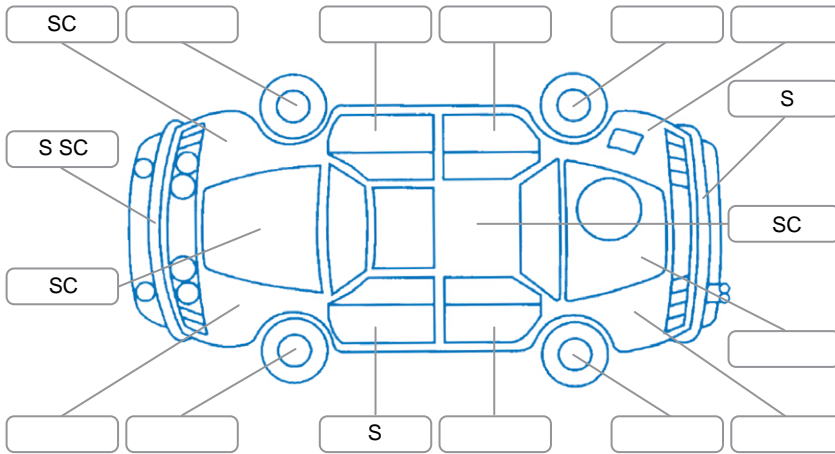

Key

S = Scratch R = Rust C = Crack * = Decals W = Significant scuffs
 D = Dent PT = Paint defect P = Pin dent SC = Stone Chips

Note: some defects and blemishes may not be displayed in the diagram

Body Inspection Comments

Conditions During Body Inspection: Dry

Under Carriage and Under Bonnet Inspection Comments

Front wheel drive

Interior Comments

Seats:	Minor stains, Good
Carpets:	Good
Panels:	Good
Dashboard:	Good

General Comments