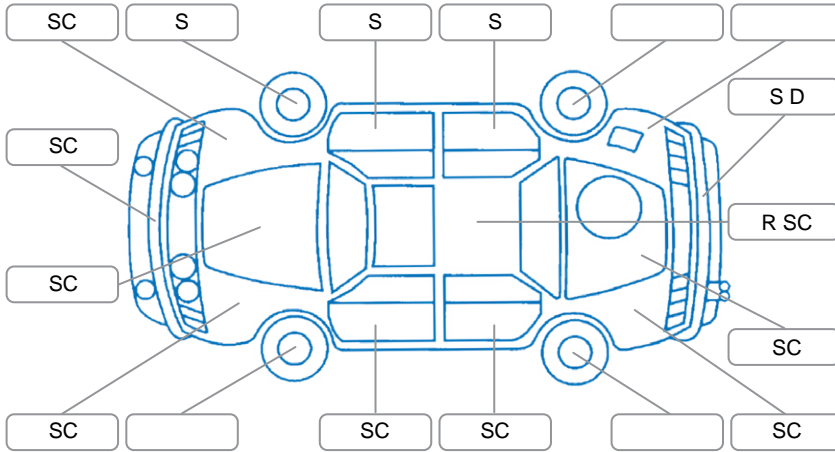

Report ID:	25,920,405	Version:	1
Created:	19 Mar 2026		

Make:	Nissan	Model:	Navara
Body Style:	Utility	Year:	2021
Rego No.:	NYZ83	Rego Expiry:	22 Dec 2026
WoF Expiry:	23 Dec 2026	Odometer:	96,345 Kms
Good No.:	25920405	VIN:	MNTCBAD23A0002286
Next Service:	101,000	Service History:	No

Key
 S = Scratch R = Rust C = Crack * = Decals W = Significant scuffs
 D = Dent PT = Paint defect P = Pin dent SC = Stone Chips

Note: some defects and blemishes may not be displayed in the diagram

Body Inspection Comments

Left rear bumper is pushed in, right tail light chipped and cracked,

Conditions During Body Inspection Dry

Under Carriage and Under Bonnet Inspection Comments

Interior Comments

Seats:	Good
Carpets:	Good
Panels:	Good
Dashboard:	Good