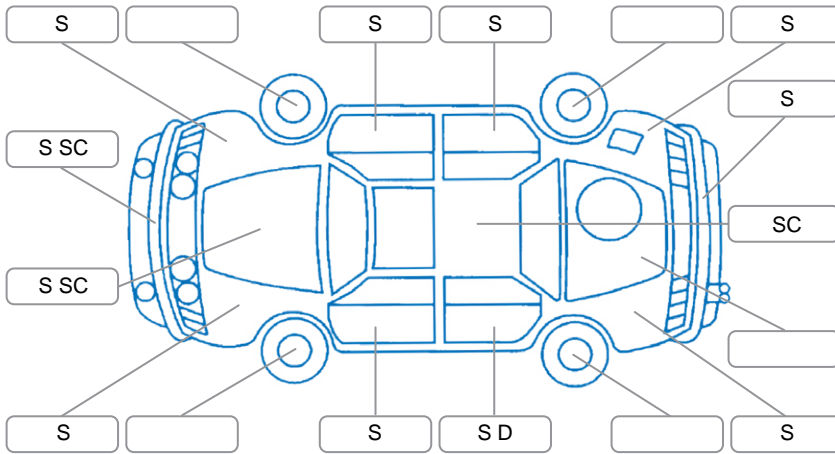

Report ID:	25,920,390	Version:	1
Created:	21 Mar 2026		

Make:	Mitsubishi	Model:	Pajero Sport
Body Style:	SUV	Year:	2020
Rego No.:	NEL716	Rego Expiry:	03 Nov 2026
WoF Expiry:	06 Nov 2026	Odometer:	127,331 Kms
Good No.:	25920390	VIN:	MMAGUKS10LH004590
Next Service:	140000	Service History:	Yes

Key

S = Scratch R = Rust C = Crack * = Decals W = Significant scuffs
 D = Dent PT = Paint defect P = Pin dent SC = Stone Chips

Note: some defects and blemishes may not be displayed in the diagram

Body Inspection Comments

Roof rack keys missing

Conditions During Body Inspection

Dry

Under Carriage and Under Bonnet Inspection Comments

Four wheel drive

Interior Comments

Seats:	Minor stains, Good
Carpets:	Drivers floor torn, Good
Panels:	Good
Dashboard:	Good