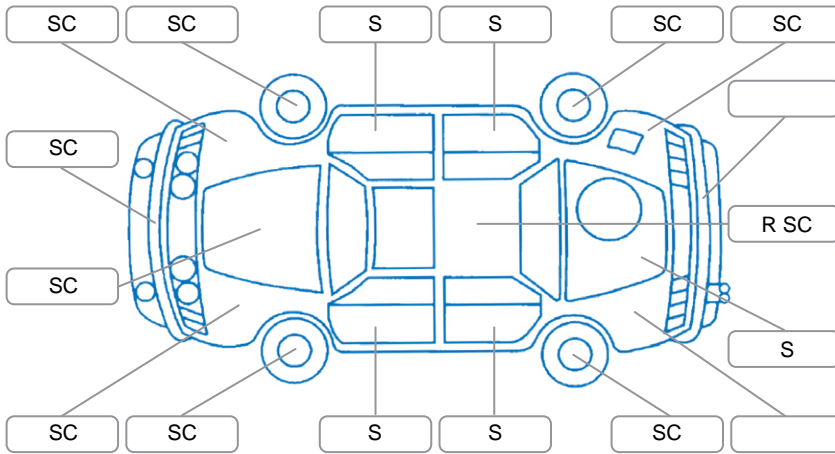

Report ID:	25,920,374	Version:	1
Created:	19 Mar 2026		

Make:	Nissan	Model:	Navara
Body Style:	Utility	Year:	2020
Rego No.:	NAN193	Rego Expiry:	28 Sep 2026
WoF Expiry:	15 Oct 2026	Odometer:	99,327 Kms
Good No.:	25920374	VIN:	MNTCB2D23A0018479
Next Service:	100,000	Service History:	No

Key

S = Scratch R = Rust C = Crack * = Decals W = Significant scuffs
 D = Dent PT = Paint defect P = Pin dent SC = Stone Chips

Note: some defects and blemishes may not be displayed in the diagram

Body Inspection Comments

Right tail light cracked,

Conditions During Body Inspection

Dry

Under Carriage and Under Bonnet Inspection Comments

Interior Comments

Seats:	stains
Carpets:	stains
Panels:	Average
Dashboard:	Good

General Comments