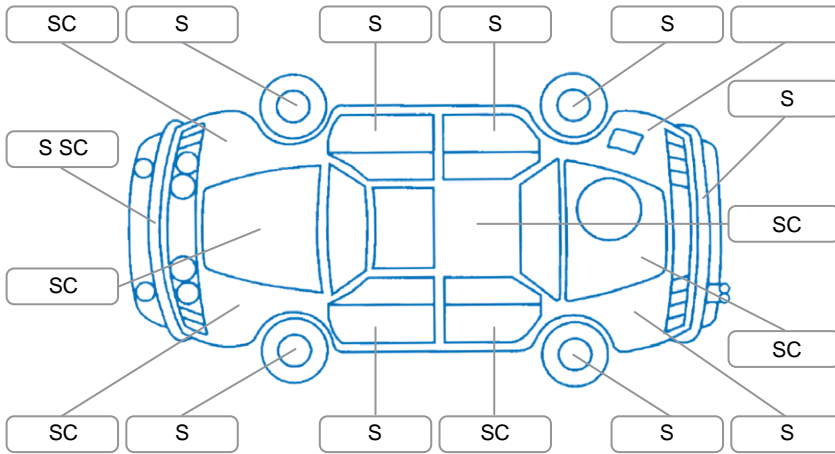

Report ID:	25,920,361	Version:	1
Created:	18 Mar 2026		

Make:	Nissan	Model:	Navara
Body Style:	Utility	Year:	2021
Rego No.:	NPK150	Rego Expiry:	28 Jun 2026
WoF Expiry:	16 Jun 2026	Odometer:	116,679 Kms
Good No.:	25920361	VIN:	MNTCBND23A0004726
Next Service:	119,000	Service History:	Yes

Key
 S = Scratch R = Rust C = Crack * = Decals W = Significant scuffs
 D = Dent PT = Paint defect P = Pin dent SC = Stone Chips

Note: some defects and blemishes may not be displayed in the diagram

Body Inspection Comments