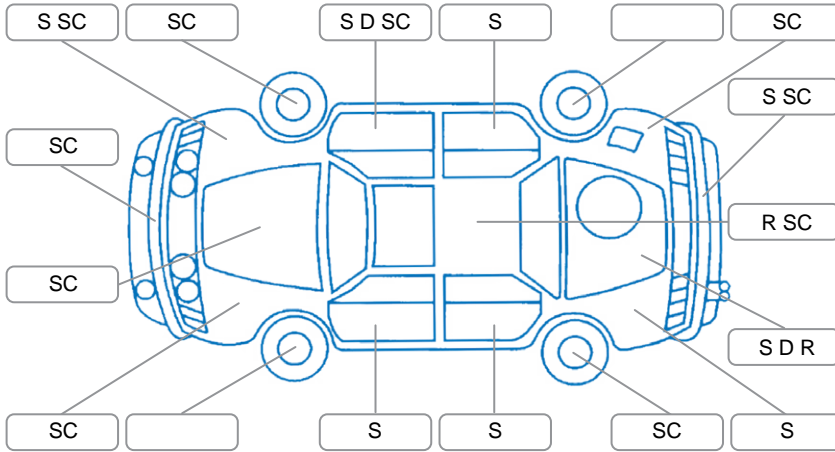

Report ID:	25,920,357	Version:	1
Created:	18 Mar 2026		

Make:	Nissan	Model:	Navara
Body Style:	Utility	Year:	2021
Rego No.:	NMP379	Rego Expiry:	01 Jun 2026
WoF Expiry:	11 Jun 2026	Odometer:	85,684 Kms
Good No.:	25920357	VIN:	MNTCBND23A0005563
Next Service:	97,000	Service History:	No

Key

S = Scratch R = Rust C = Crack * = Decals W = Significant scuffs
 D = Dent PT = Paint defect P = Pin dent SC = Stone Chips

Note: some defects and blemishes may not be displayed in the diagram

Body Inspection Comments