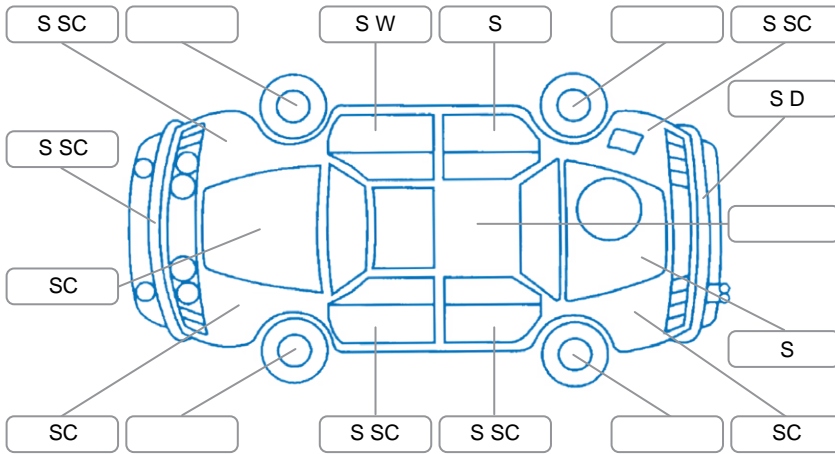

Report ID:	25,920,303	Version:	1
Created:	18 Mar 2026		

Make:	Nissan	Model:	Navara
Body Style:	Utility	Year:	2018
Rego No.:	LGB501	Rego Expiry:	11 Mar 2026
WoF Expiry:	28 Mar 2026	Odometer:	242,127 Kms
Good No.:	25920303	VIN:	MNTCB2D23A0009855
Next Service:	240000	Service History:	No

Key

S = Scratch R = Rust C = Crack * = Decals W = Significant scuffs
 D = Dent PT = Paint defect P = Pin dent SC = Stone Chips

Note: some defects and blemishes may not be displayed in the diagram

Body Inspection Comments

Hard top struts need replacing or refilling
 Minor stone chips on windscreen

Conditions During Body Inspection

Dry

Under Carriage and Under Bonnet Inspection Comments

Rear wheel drive

Interior Comments

Seats:	Drivers seat torn, Good
Carpets:	Good
Panels:	Good
Dashboard:	Good