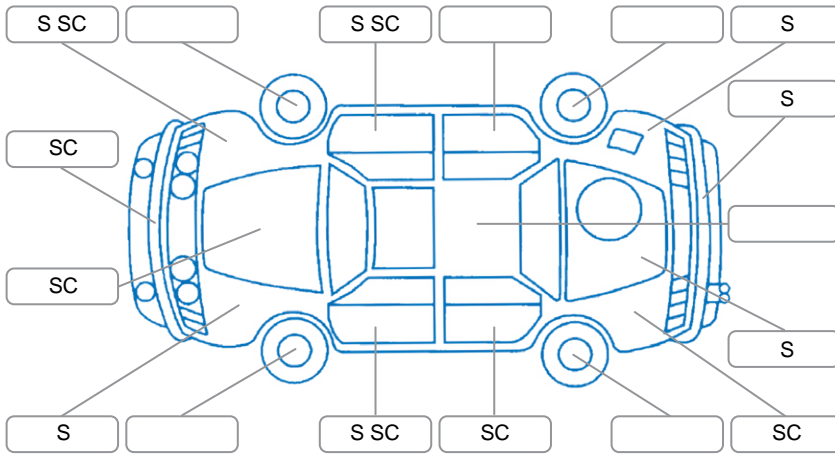

Report ID:	25,920,286	Version:	1
Created:	18 Mar 2026		

Make:	Nissan	Model:	Navara
Body Style:	Utility	Year:	2021
Rego No.:	NGE914	Rego Expiry:	25 Jan 2027
WoF Expiry:	30 Jan 2027	Odometer:	117,344 Kms
Good No.:	25920286	VIN:	MNTCB2D23A0019230
Next Service:	110000	Service History:	No

### Key

S = Scratch    R = Rust    C = Crack    \* = Decals    W = Significant scuffs  
 D = Dent    PT = Paint defect    P = Pin dent    SC = Stone Chips

Note: some defects and blemishes may not be displayed in the diagram