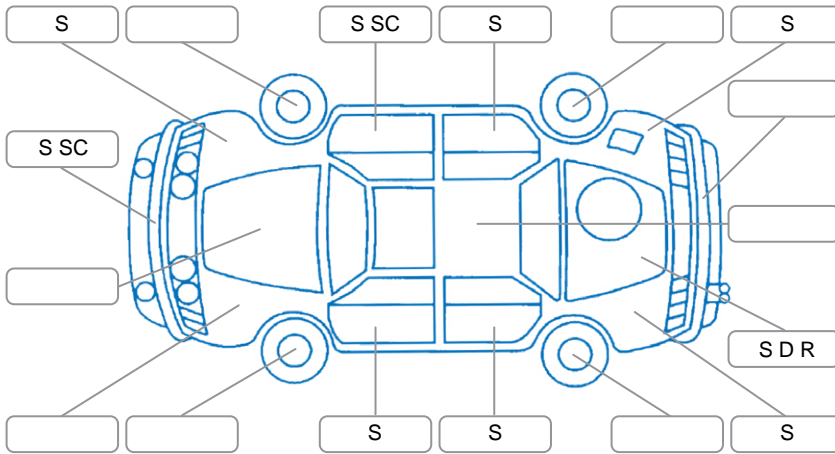

Report ID:	25,920,272	Version:	1
Created:	18 Mar 2026		

Make:	Nissan	Model:	Navara
Body Style:	Utility	Year:	2021
Rego No.:	NPK151	Rego Expiry:	28 Jun 2026
WoF Expiry:	01 Jul 2026	Odometer:	55,997 Kms
Good No.:	25920272	VIN:	MNTCBAD23A0001384
Next Service:	72000	Service History:	No

Key

S = Scratch R = Rust C = Crack * = Decals W = Significant scuffs
 D = Dent PT = Paint defect P = Pin dent SC = Stone Chips

Note: some defects and blemishes may not be displayed in the diagram

Body Inspection Comments

Minor stone chips on windscreen

Conditions During Body Inspection

Dry

Under Carriage and Under Bonnet Inspection Comments

Rear wheel drive

Interior Comments

Seats:	Good
Carpets:	Good
Panels:	Good
Dashboard:	Good