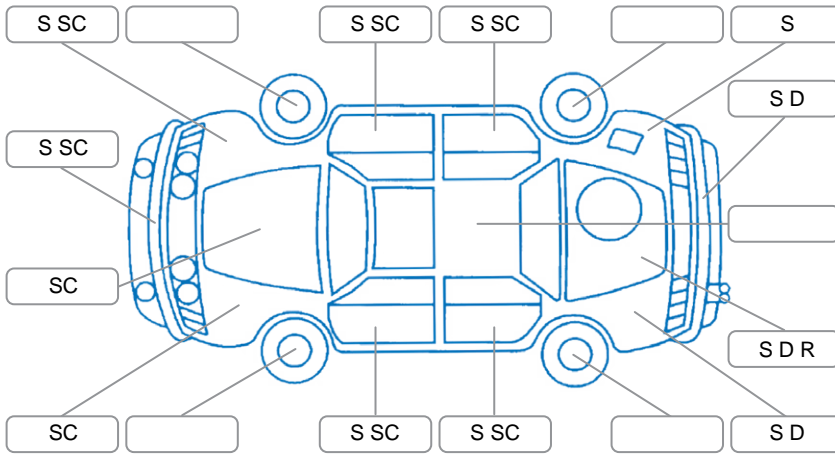

Report ID:	25,920,264	Version:	1
Created:	18 Mar 2026		

Make:	Nissan	Model:	Navara
Body Style:	Utility	Year:	2021
Rego No.:	NYZ82	Rego Expiry:	20 Mar 2026
WoF Expiry:	15 Dec 2026	Odometer:	91,443 Kms
Good No.:	25920264	VIN:	MNTCBAD23A0002292
Next Service:	87000	Service History:	No

Key

S = Scratch R = Rust C = Crack * = Decals W = Significant scuffs
 D = Dent PT = Paint defect P = Pin dent SC = Stone Chips

Note: some defects and blemishes may not be displayed in the diagram

Body Inspection Comments

Minor stone chips on windscreen

Conditions During Body Inspection

Dry

Under Carriage and Under Bonnet Inspection Comments

Rear wheel drive

Interior Comments

Seats:	Good
Carpets:	Good
Panels:	Good
Dashboard:	Good