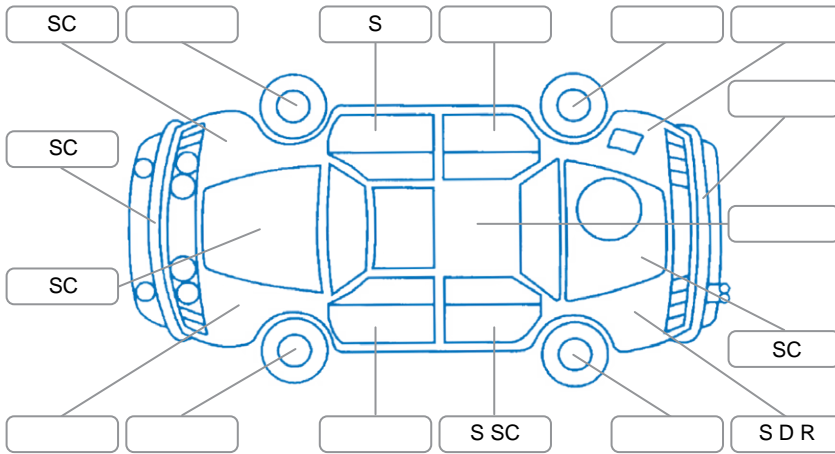

Report ID:	25,920,255	Version:	1
Created:	18 Mar 2026		

Make:	Nissan	Model:	Navara
Body Style:	Utility	Year:	2021
Rego No.:	NYZ81	Rego Expiry:	22 Dec 2026
WoF Expiry:	15 Dec 2026	Odometer:	68,218 Kms
Good No.:	25920255	VIN:	MNTCBAD23A0002300
Next Service:	80000	Service History:	No

Key

S = Scratch R = Rust C = Crack * = Decals W = Significant scuffs
 D = Dent PT = Paint defect P = Pin dent SC = Stone Chips

Note: some defects and blemishes may not be displayed in the diagram

Body Inspection Comments

Minor stone chips on windscreen

Conditions During Body Inspection

Dry

Under Carriage and Under Bonnet Inspection Comments

Rear wheel drive

Interior Comments

Seats:	Good
Carpets:	Good
Panels:	Good
Dashboard:	Good