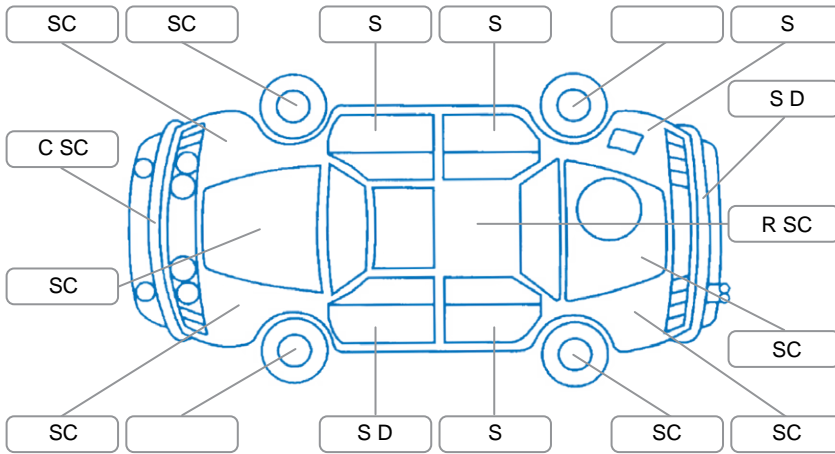

Report ID:	25,920,240	Version:	1
Created:	19 Mar 2026		

Make:	Nissan	Model:	Navara
Body Style:	Utility	Year:	2018
Rego No.:	LLS497	Rego Expiry:	04 Jul 2026
WoF Expiry:	10 Jul 2026	Odometer:	183,721 Kms
Good No.:	25920240	VIN:	MNTCB2D23A0010764
Next Service:	179,000	Service History:	No

**Key**

S = Scratch    R = Rust    C = Crack    \* = Decals    W = Significant scuffs  
 D = Dent    PT = Paint defect    P = Pin dent    SC = Stone Chips

Note: some defects and blemishes may not be displayed in the diagram

**Body Inspection Comments**

Minor stone chips in the windscreen,

Conditions During Body Inspection    Dry

**Under Carriage and Under Bonnet Inspection Comments**

Surface rust,

**Interior Comments**

Seats:	drivers seat torn,
Carpets:	Good
Panels:	glove box is broken,
Dashboard:	scratch marks

**General Comments**

Flat battery, engine tick,

Road Conditions During Test Drive    Dry

Engine Timing Mechanism    Timing Chain

Evidence of Cam Belt Replacement     Yes     No    Kms

Inspected by:    Jesse Roberts