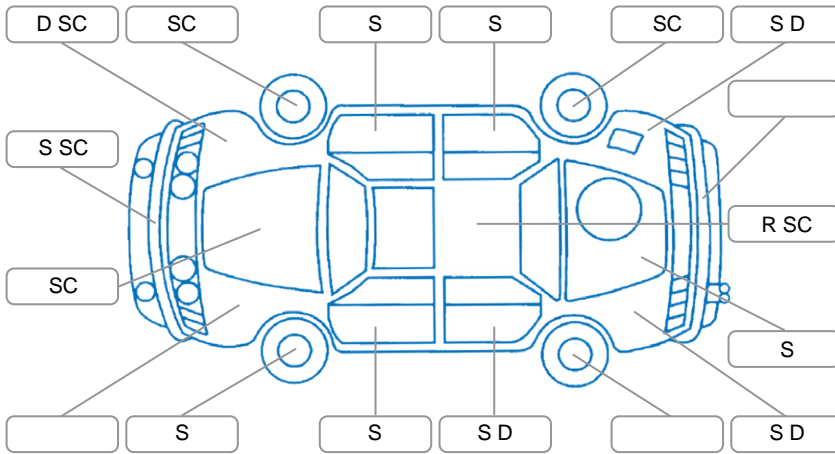

Report ID:	25,920,229	Version:	1
Created:	17 Mar 2026		

Make:	Nissan	Model:	Navara
Body Style:	Utility	Year:	2019
Rego No.:	MJT16	Rego Expiry:	26 Sep 2026
WoF Expiry:	07 Oct 2026	Odometer:	147,198 Kms
Good No.:	25920229	VIN:	MNTCB2D23A0015810
Next Service:	160,000	Service History:	Yes

Key

S = Scratch R = Rust C = Crack * = Decals W = Significant scuffs
 D = Dent PT = Paint defect P = Pin dent SC = Stone Chips

Note: some defects and blemishes may not be displayed in the diagram

Body Inspection Comments

Stone chips in the windscreen, right tail light broken,

Conditions During Body Inspection

Dry

Under Carriage and Under Bonnet Inspection Comments

Oil leak,

Interior Comments

Seats:	stains
Carpets:	stains
Panels:	Average
Dashboard:	Good