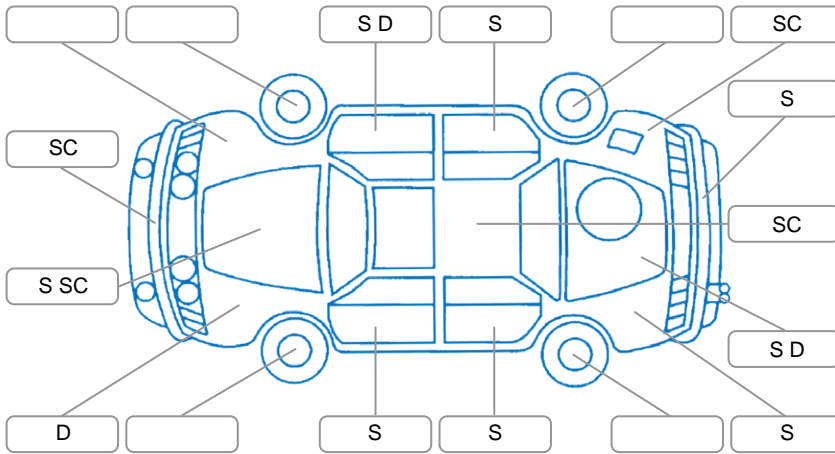

Report ID:	25,920,199	Version:	2
Created:	27 Mar 2026		

Make:	Mitsubishi	Model:	Triton
Body Style:	Utility	Year:	2020
Rego No.:	NAQ924	Rego Expiry:	14 Aug 2026
WoF Expiry:	20 Oct 2026	Odometer:	99,559 Kms
Good No.:	25920199	VIN:	MMAJLKL10LH011755
Next Service:	100000	Service History:	Yes

Key
 S = Scratch R = Rust C = Crack * = Decals W = Significant scuffs
 D = Dent PT = Paint defect P = Pin dent SC = Stone Chips

Note: some defects and blemishes may not be displayed in the diagram

Body Inspection Comments

Cracked in CVA
 Tail lights damaged

Conditions During Body Inspection Dry

Under Carriage and Under Bonnet Inspection Comments

Four wheel drive

Interior Comments

Seats:	Good
Carpets:	Good
Panels:	Good
Dashboard:	Minor holes, Good