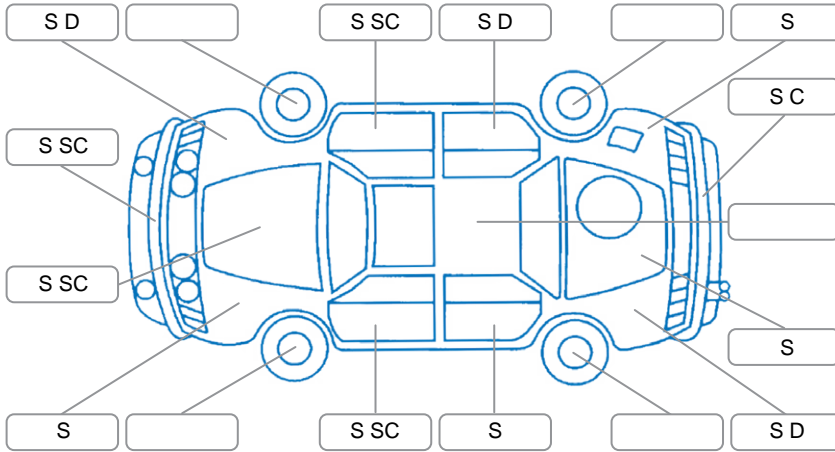

Report ID:	25,920,175	Version:	1
Created:	14 Mar 2026		

Make:	Mitsubishi	Model:	Triton
Body Style:	Utility	Year:	2021
Rego No.:	NKA66	Rego Expiry:	17 Mar 2027
WoF Expiry:	10 Mar 2027	Odometer:	181,971 Kms
Good No.:	25920175	VIN:	MMAJLKL10MH013133
Next Service:	189632	Service History:	Yes

Key

S = Scratch R = Rust C = Crack * = Decals W = Significant scuffs
 D = Dent PT = Paint defect P = Pin dent SC = Stone Chips

Note: some defects and blemishes may not be displayed in the diagram

Body Inspection Comments