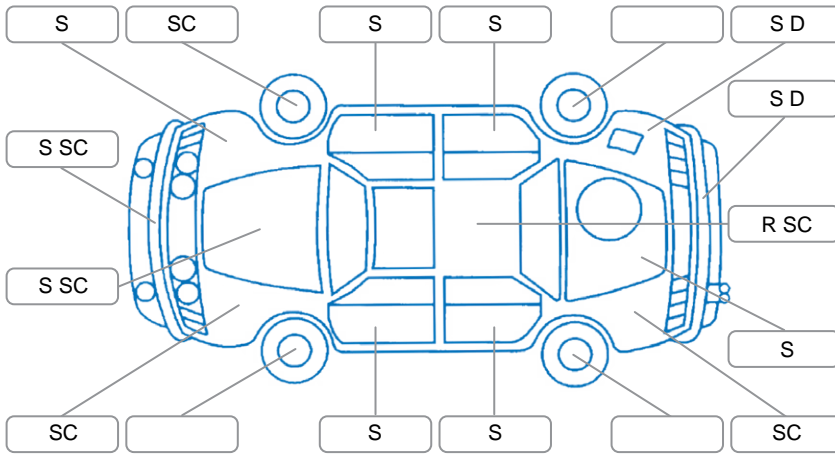

Report ID:	25,920,106	Version:	1
Created:	11 Mar 2026		

Make:	Mitsubishi	Model:	Triton
Body Style:	Utility	Year:	2020
Rego No.:	NAK109	Rego Expiry:	11 Jul 2026
WoF Expiry:	13 Dec 2025	Odometer:	98,517 Kms
Good No.:	25920106	VIN:	MMAJLKK10LH010266
Next Service:	85,000	Service History:	Yes

Key

S = Scratch R = Rust C = Crack * = Decals W = Significant scuffs
 D = Dent PT = Paint defect P = Pin dent SC = Stone Chips

Note: some defects and blemishes may not be displayed in the diagram

Body Inspection Comments

Crack in the windscreen,

Conditions During Body Inspection

Dry

Under Carriage and Under Bonnet Inspection Comments

Interior Comments

Seats:	stains
Carpets:	Average
Panels:	hoodlining stained
Dashboard:	stickers,