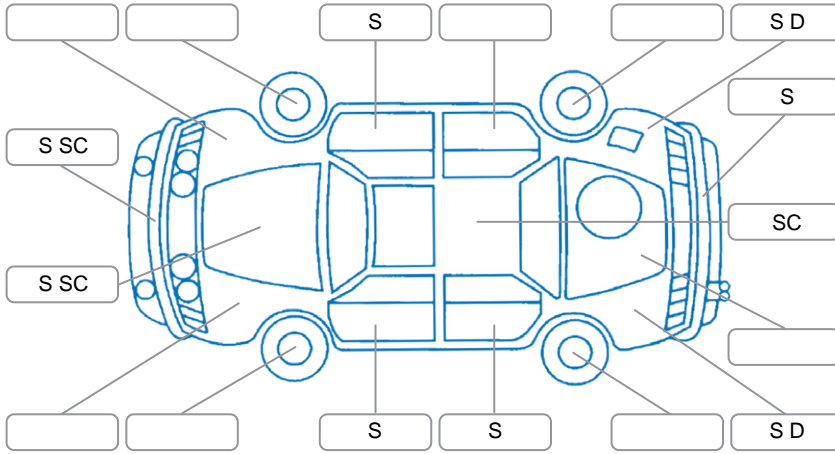

Report ID:	25,920,096	Version:	2
Created:	20 Mar 2026		

Make:	Nissan	Model:	X-Trail
Body Style:	SUV	Year:	2022
Rego No.:	PHG804	Rego Expiry:	13 Jul 2026
WoF Expiry:	25 Jul 2026	Odometer:	97,790 Kms
Good No.:	25920096	VIN:	JN1JBAT32A0066162
Next Service:	111000	Service History:	Yes

### Key

S = Scratch    R = Rust    C = Crack    \* = Decals    W = Significant scuffs  
 D = Dent    PT = Paint defect    P = Pin dent    SC = Stone Chips

Note: some defects and blemishes may not be displayed in the diagram