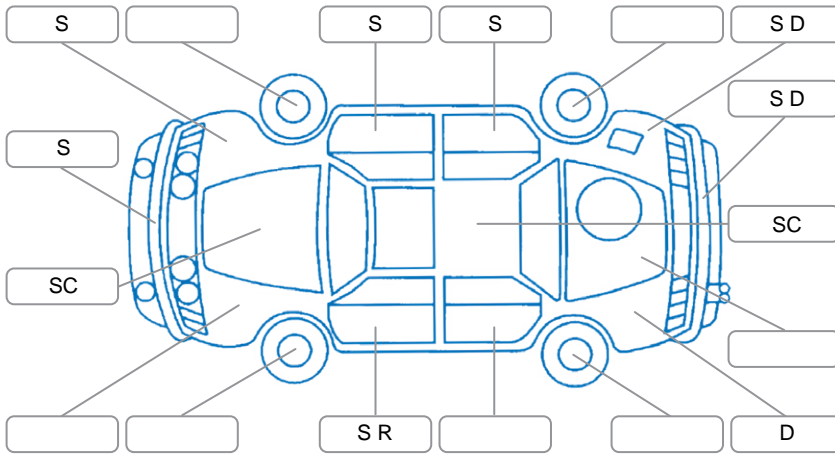

Key
 S = Scratch R = Rust C = Crack * = Decals W = Significant scuffs
 D = Dent PT = Paint defect P = Pin dent SC = Stone Chips

Note: some defects and blemishes may not be displayed in the diagram

Body Inspection Comments

Conditions During Body Inspection	Dry
-----------------------------------	-----

Under Carriage and Under Bonnet Inspection Comments

Four wheel drive

Interior Comments

Seats:	Drivers seat torn, Good
Carpets:	Good
Panels:	Minor scratches, Good
Dashboard:	Good