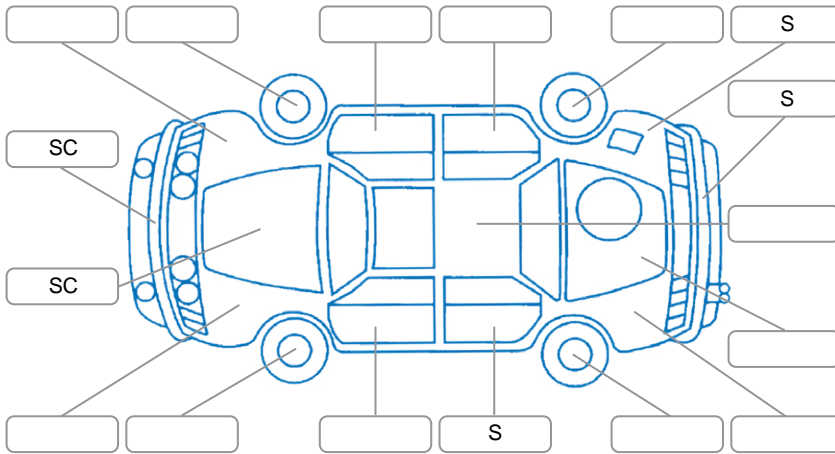

Report ID:	25,919,952	Version:	2
Created:	21 May 2026		

Make:	Seat	Model:	Arona
Body Style:	SUV	Year:	2023
Rego No.:	PTP962	Rego Expiry:	22 Aug 2026
WoF Expiry:	29 Jan 2027	Odometer:	56,514 Kms
Good No.:	25919952	VIN:	VSSZZZKJ0PR045158
Next Service:	59633	Service History:	Yes

**Key**  
 S = Scratch    R = Rust    C = Crack    \* = Decals    W = Significant scuffs  
 D = Dent    PT = Paint defect    P = Pin dent    SC = Stone Chips

Note: some defects and blemishes may not be displayed in the diagram