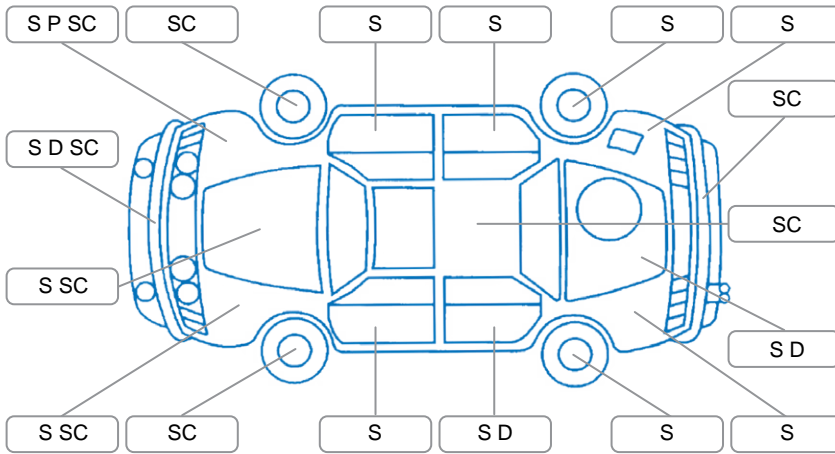

Report ID:	25,919,877	Version:	2
Created:	15 Apr 2026		

Make:	Toyota	Model:	Hilux
Body Style:	Utility	Year:	2021
Rego No.:	NHE572	Rego Expiry:	
WoF Expiry:	14 Apr 2027	Odometer:	242,709 Kms
Good No.:	25919877	VIN:	MR0BA3CD900035773
Next Service:		Service History:	No

Key
 S = Scratch R = Rust C = Crack * = Decals W = Significant scuffs
 D = Dent PT = Paint defect P = Pin dent SC = Stone Chips

Note: some defects and blemishes may not be displayed in the diagram

Body Inspection Comments

Conditions During Body Inspection: Dry

Under Carriage and Under Bonnet Inspection Comments

surface rust,

Interior Comments

Seats:	drivers seat torn, stains
Carpets:	stains
Panels:	stains
Dashboard:	Average