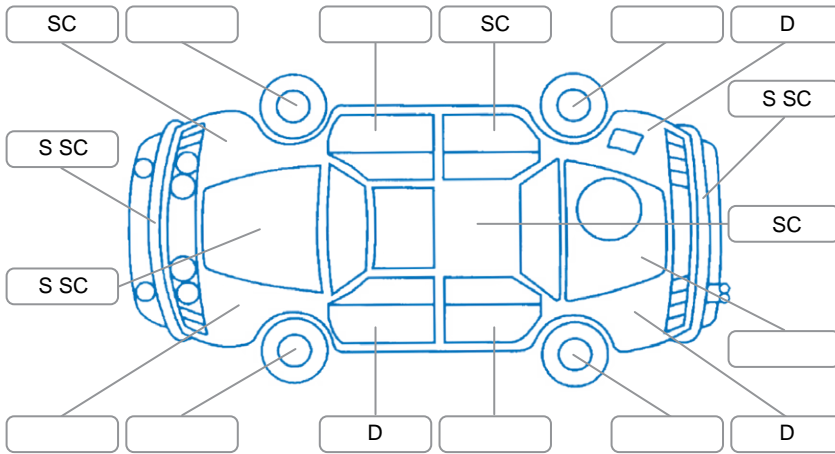

Key

S = Scratch R = Rust C = Crack * = Decals W = Significant scuffs
 D = Dent PT = Paint defect P = Pin dent SC = Stone Chips

Note: some defects and blemishes may not be displayed in the diagram

Body Inspection Comments

Conditions During Body Inspection: Dry

Under Carriage and Under Bonnet Inspection Comments

All wheel drive

Interior Comments

Seats:	Good
Carpets:	Good
Panels:	Good
Dashboard:	Good

General Comments

Road Conditions During Test Drive	Dry		
Engine Timing Mechanism	Timing Chain		
Evidence of Cam Belt Replacement	<input type="checkbox"/> Yes	<input type="checkbox"/> No	Kms
Inspected by:	Jaykib Collins		
Published by:	Jesse Roberts		
Inspection Date:	11 Mar 2026		