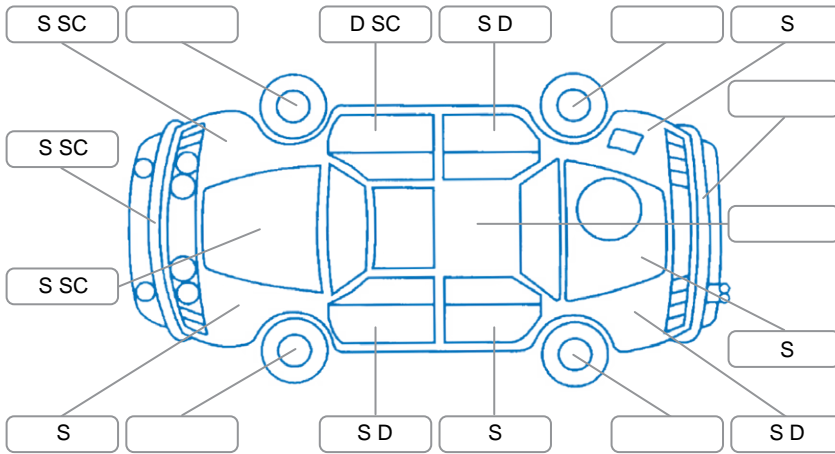

Report ID:	25,919,812	Version:	2
Created:	06 May 2026		

Make:	Ford	Model:	Ranger
Body Style:	Utility	Year:	2021
Rego No.:	NWJ128	Rego Expiry:	14 Nov 2026
WoF Expiry:	24 Dec 2026	Odometer:	153,744 Kms
Good No.:	25919812	VIN:	MNAUMFF50MW166540
Next Service:	155000	Service History:	Yes

Key
 S = Scratch R = Rust C = Crack * = Decals W = Significant scuffs
 D = Dent PT = Paint defect P = Pin dent SC = Stone Chips

Note: some defects and blemishes may not be displayed in the diagram

Body Inspection Comments

Minor crack on windscreen
 Left running board damaged
 Aerial stalk missing

Conditions During Body Inspection Dry

Under Carriage and Under Bonnet Inspection Comments

Rear wheel drive

Interior Comments

Seats: Minor stains, Good
 Carpets: Good
 Panels: Minor scratches, Goof
 Dashboard: Minor scratches, Good