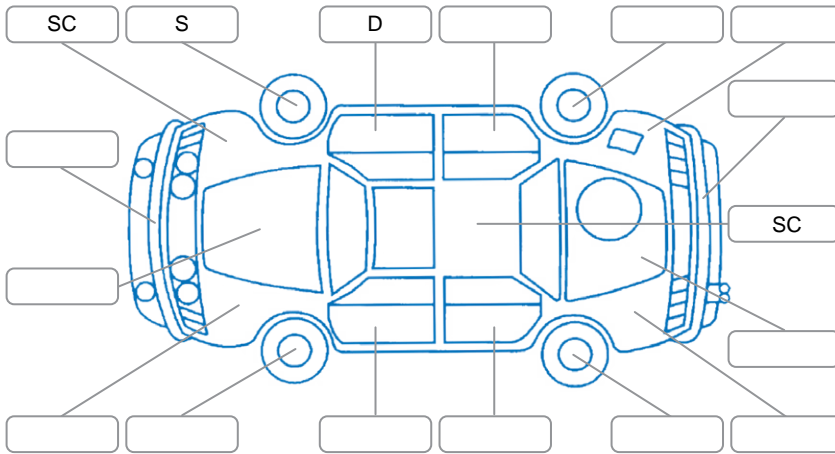

Report ID:	25,919,617	Version:	1
Created:	25 Feb 2026		

Make:	Ford	Model:	Ranger
Body Style:	Utility	Year:	2025
Rego No.:	RCW571	Rego Expiry:	06 Apr 2026
WoF Expiry:	07 Apr 2028	Odometer:	16,757 Kms
Good No.:	25919617	VIN:	MPBCMFF60RX645877
Next Service:	30,000	Service History:	No

### Key

S = Scratch    R = Rust    C = Crack    \* = Decals    W = Significant scuffs  
 D = Dent    PT = Paint defect    P = Pin dent    SC = Stone Chips

Note: some defects and blemishes may not be displayed in the diagram