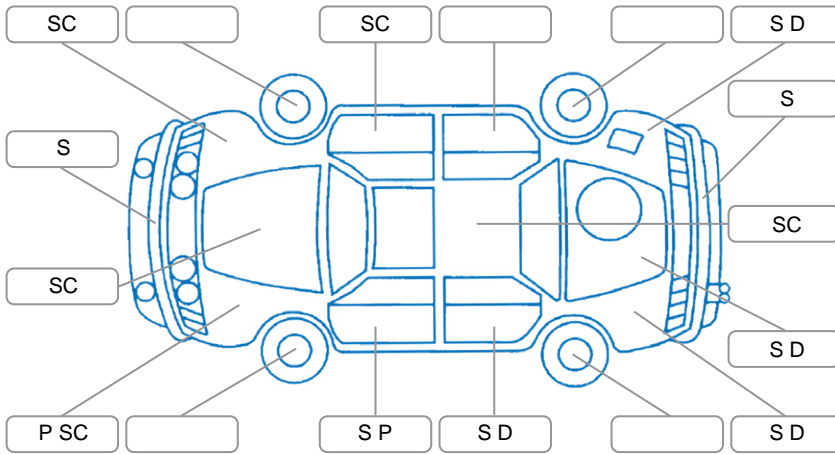

Report ID:	25,919,471	Version:	2
Created:	29 Apr 2026		

Make:	Toyota	Model:	Hiace
Body Style:	Minibus	Year:	2021
Rego No.:	NRL520	Rego Expiry:	05 May 2026
WoF Expiry:	07 Mar 2026	Odometer:	94,705 Kms
Good No.:	25919471	VIN:	JTFNA8APX08020407
Next Service:	95100	Service History:	No

Key

S = Scratch R = Rust C = Crack * = Decals W = Significant scuffs
 D = Dent PT = Paint defect P = Pin dent SC = Stone Chips

Note: some defects and blemishes may not be displayed in the diagram

Body Inspection Comments