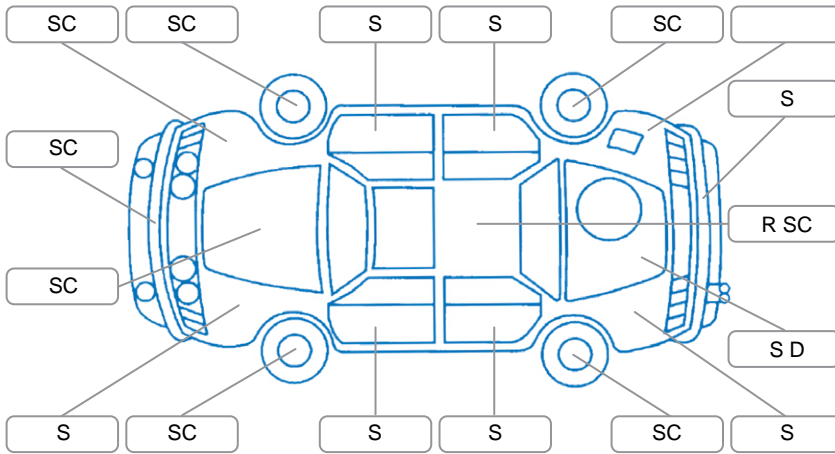

Report ID:	25,919,463	Version:	4
Created:	24 Apr 2026		

Make:	LDV	Model:	T60
Body Style:	Utility	Year:	2022
Rego No.:	PHG708	Rego Expiry:	10 Apr 2026
WoF Expiry:	31 Mar 2027	Odometer:	36,495 Kms
Good No.:	25919463	VIN:	LSFAM11C9NA074115
Next Service:	46501	Service History:	No

Key
 S = Scratch R = Rust C = Crack * = Decals W = Significant scuffs
 D = Dent PT = Paint defect P = Pin dent SC = Stone Chips

Note: some defects and blemishes may not be displayed in the diagram

Body Inspection Comments

Conditions During Body Inspection: Dry

Under Carriage and Under Bonnet Inspection Comments

Interior Comments

Seats:	Good
Carpets:	Good
Panels:	Good
Dashboard:	Good

General Comments

Road Conditions During Test Drive	Dry	
Engine Timing Mechanism	Timing Chain	
Evidence of Cam Belt Replacement	<input type="checkbox"/> Yes <input type="checkbox"/> No	Kms
Inspected by:	Jesse Roberts	
Published by:	Jesse Roberts	
Inspection Date:	24 Feb 2026	