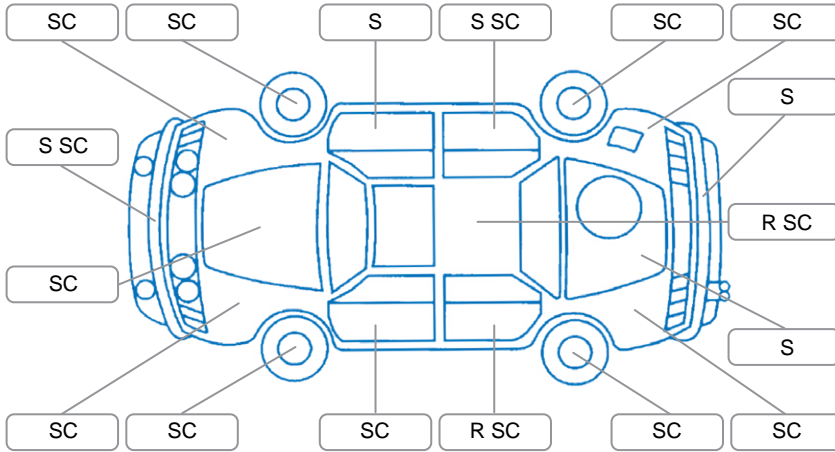

Report ID:	25,919,232	Version:	4
Created:	24 May 2026		

Make:	Mazda	Model:	Bt-50
Body Style:	Utility	Year:	2018
Rego No.:	LUA159	Rego Expiry:	09 May 2026
WoF Expiry:	31 Mar 2027	Odometer:	132,169 Kms
Good No.:	25919232	VIN:	MMOUR0YG100901545
Next Service:	136,698	Service History:	Yes

Key

S = Scratch R = Rust C = Crack * = Decals W = Significant scuffs
 D = Dent PT = Paint defect P = Pin dent SC = Stone Chips

Note: some defects and blemishes may not be displayed in the diagram

Body Inspection Comments

Stone chips in the windscreen, right side sill step plastic cover missing,

Conditions During Body Inspection

Wet

Under Carriage and Under Bonnet Inspection Comments

Interior Comments

Seats:	stains
Carpets:	stains
Panels:	stains
Dashboard:	Good