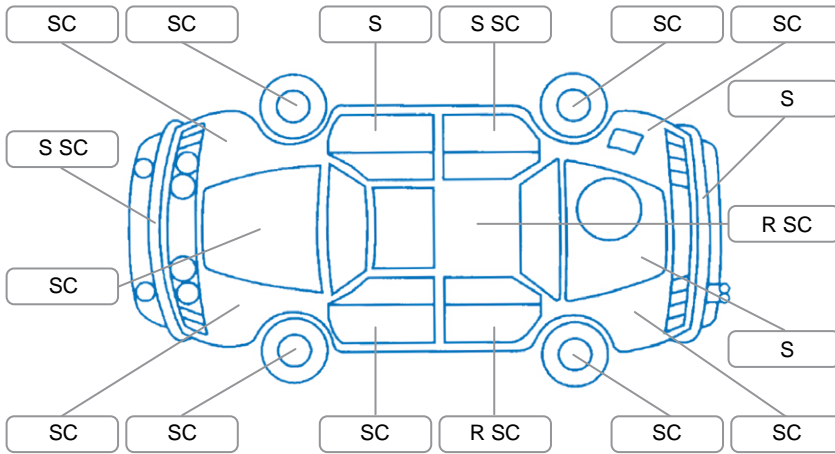

Report ID:	25,919,232	Version:	1
Created:	19 Feb 2026		

Make:	Mazda	Model:	Bt-50
Body Style:	Utility	Year:	2018
Rego No.:	LUA159	Rego Expiry:	20 Nov 2023
WoF Expiry:	04 Oct 2025	Odometer:	132,167 Kms
Good No.:	25919232	VIN:	MMOUR0YG100901545
Next Service:	136,698	Service History:	Yes

Key

S = Scratch R = Rust C = Crack * = Decals W = Significant scuffs
 D = Dent PT = Paint defect P = Pin dent SC = Stone Chips

Note: some defects and blemishes may not be displayed in the diagram

Body Inspection Comments

Stone chips in the windscreen, right side sill step plastic cover missing,

Conditions During Body Inspection

Wet

Under Carriage and Under Bonnet Inspection Comments

Interior Comments

Seats:	stains
Carpets:	stains
Panels:	stains
Dashboard:	Good