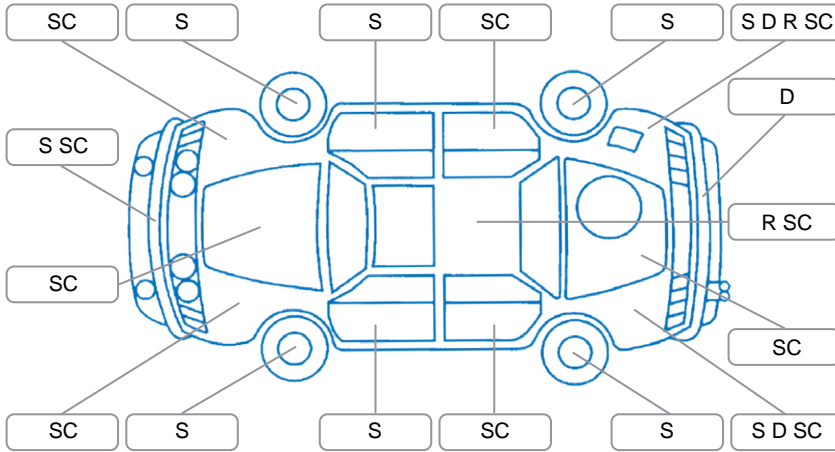

Report ID:	25,919,162	Version:	2
Created:	11 May 2026		

Make:	Ford	Model:	Ranger
Body Style:	Utility	Year:	2017
Rego No.:	KWF280	Rego Expiry:	25 Jan 2027
WoF Expiry:	25 Nov 2026	Odometer:	159,128 Kms
Good No.:	25919162	VIN:	MPBUMFF50HX131028
Next Service:	169000	Service History:	No

Key
 S = Scratch R = Rust C = Crack * = Decals W = Significant scuffs
 D = Dent PT = Paint defect P = Pin dent SC = Stone Chips

Note: some defects and blemishes may not be displayed in the diagram

Body Inspection Comments

Stone chips in the windscreen, windscreen is delaminating, left sill step lifted at the front,

Conditions During Body Inspection Dry

Under Carriage and Under Bonnet Inspection Comments

Interior Comments

Seats:	stains
Carpets:	stains
Panels:	scratches,
Dashboard:	Average