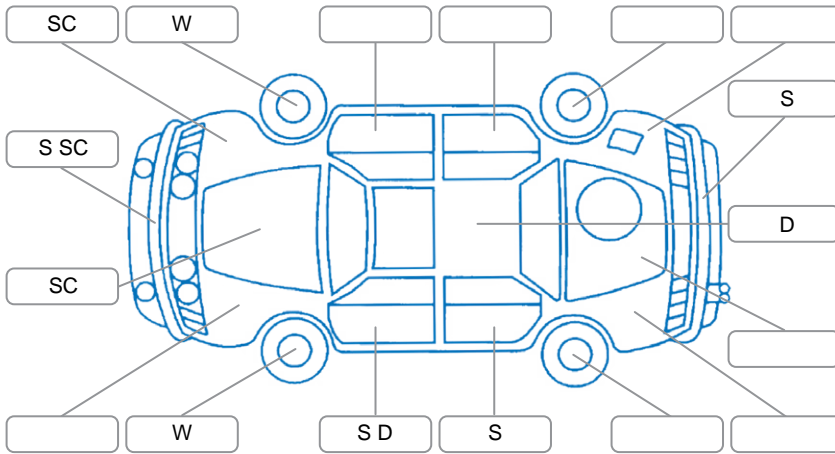

Report ID:	25,916,032	Version:	1
Created:	02 Jul 2026		

Make:	KIA	Model:	Sorento
Body Style:	SUV	Year:	2022
Rego No.:	PHB176	Rego Expiry:	26 Dec 2026
WoF Expiry:	09 Jul 2026	Odometer:	124,113 Kms
Good No.:	25916032	VIN:	KNARH81BWN5161102
Next Service:	135,000 kms	Service History:	Yes

Key

S = Scratch R = Rust C = Crack * = Decals W = Significant scuffs
 D = Dent PT = Paint defect P = Pin dent SC = Stone Chips

Note: some defects and blemishes may not be displayed in the diagram

Body Inspection Comments

Windscreen stone chip cracked in CVA
 After market holes in roof hood lining
 Tow ball missing

Conditions During Body Inspection Dry

Under Carriage and Under Bonnet Inspection Comments

4wd

Interior Comments