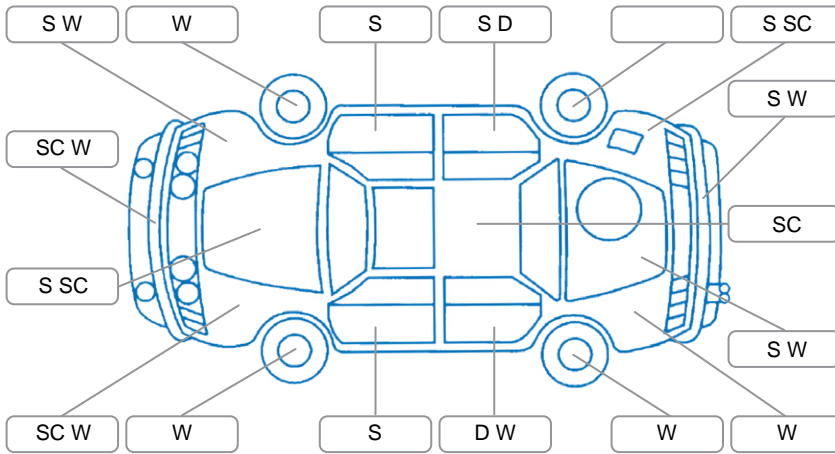

Report ID:	25,915,856	Version:	1
Created:	03 Jul 2026		

Make:	Toyota	Model:	Hiace
Body Style:	Van	Year:	2019
Rego No.:	MKT806	Rego Expiry:	07 Oct 2026
WoF Expiry:	19 Sep 2026	Odometer:	99,044 Kms
Good No.:	25915856	VIN:	JTFTA3AP808004121
Next Service:	105,979km	Service History:	Yes

Key

S = Scratch R = Rust C = Crack * = Decals W = Significant scuffs
 D = Dent PT = Paint defect P = Pin dent SC = Stone Chips

Note: some defects and blemishes may not be displayed in the diagram

Body Inspection Comments

Windscreen stone chips

Conditions During Body Inspection

Dry

Under Carriage and Under Bonnet Inspection Comments

Rear wheel drive

Interior Comments

Seats:	Good
Carpets:	Good
Panels:	Good
Dashboard:	Good

General Comments