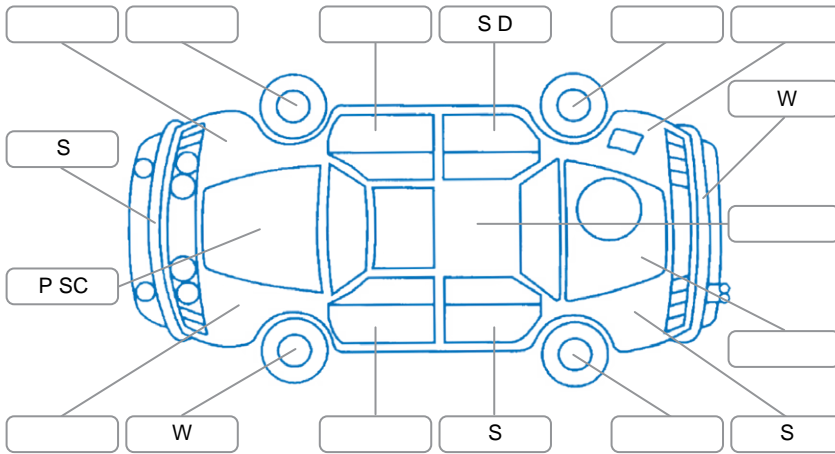

Report ID:	25,915,650	Version:	1
Created:	26 Jun 2026		

Make:	Ford	Model:	Endura
Body Style:	SUV	Year:	2019
Rego No.:	MJK195	Rego Expiry:	28 Aug 2026
WoF Expiry:	19 Jun 2027	Odometer:	122,740 Kms
Good No.:	25915650	VIN:	2FMTK5JA8KBC30216
Next Service:	131,330km	Service History:	Yes

Key
 S = Scratch R = Rust C = Crack * = Decals W = Significant scuffs
 D = Dent PT = Paint defect P = Pin dent SC = Stone Chips

Note: some defects and blemishes may not be displayed in the diagram

Body Inspection Comments

Windscreen stone chips

Conditions During Body Inspection

Dry

Under Carriage and Under Bonnet Inspection Comments

4 wheel drive

Interior Comments

Seats:	Good
Carpets:	Good
Panels:	Good
Dashboard:	Good

General Comments