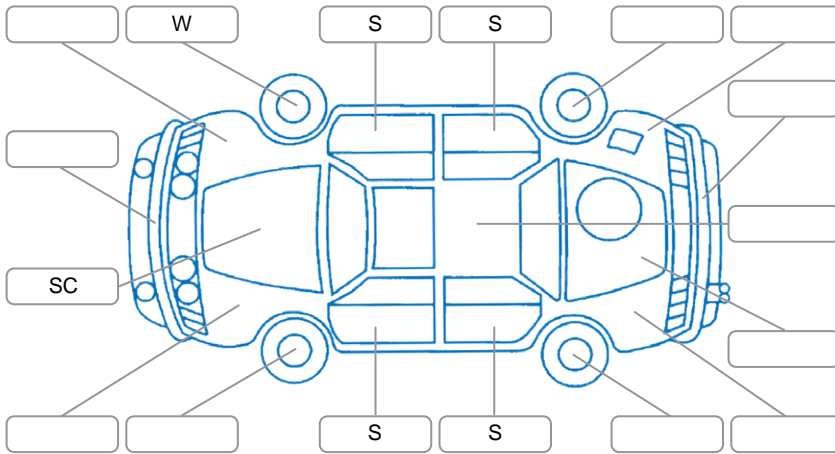

Report ID:	25,915,548	Version:	2
Created:	17 Jun 2026		

Make:	Toyota	Model:	Corolla Cross
Body Style:	SUV	Year:	2023
Rego No.:	PWE862	Rego Expiry:	30 Sep 2026
WoF Expiry:	09 Mar 2027	Odometer:	93,423 Kms
Good No.:	25915548	VIN:	JTNABAAB60J002328
Next Service:	105000	Service History:	Yes

Key

S = Scratch R = Rust C = Crack * = Decals W = Significant scuffs
 D = Dent PT = Paint defect P = Pin dent SC = Stone Chips

Note: some defects and blemishes may not be displayed in the diagram

Body Inspection Comments

Windscreen stone chips.

Conditions During Body Inspection

Dry

Under Carriage and Under Bonnet Inspection Comments

2Wheel drive.

Interior Comments

Seats:	Good
Carpets:	Good
Panels:	Good
Dashboard:	Good

General Comments