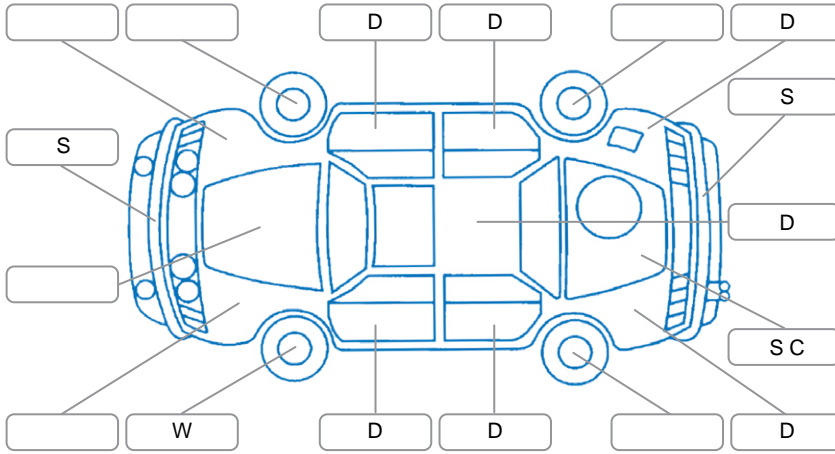

Key

S = Scratch R = Rust C = Crack * = Decals W = Significant scuffs
 D = Dent PT = Paint defect P = Pin dent SC = Stone Chips

Note: some defects and blemishes may not be displayed in the diagram

Body Inspection Comments

Conditions During Body Inspection: Dry

Under Carriage and Under Bonnet Inspection Comments

2Wheel drive.

Interior Comments

Seats:	Good
Carpets:	Good
Panels:	Good
Dashboard:	Good

General Comments

Road Conditions During Test Drive	Dry		
Engine Timing Mechanism	Timing Chain		
Evidence of Cam Belt Replacement	<input type="checkbox"/> Yes	<input type="checkbox"/> No	Kms
Inspected by:	Rajesh Mayan		
Published by:	Rajesh Mayan		
Inspection Date:	12 Jun 2026		