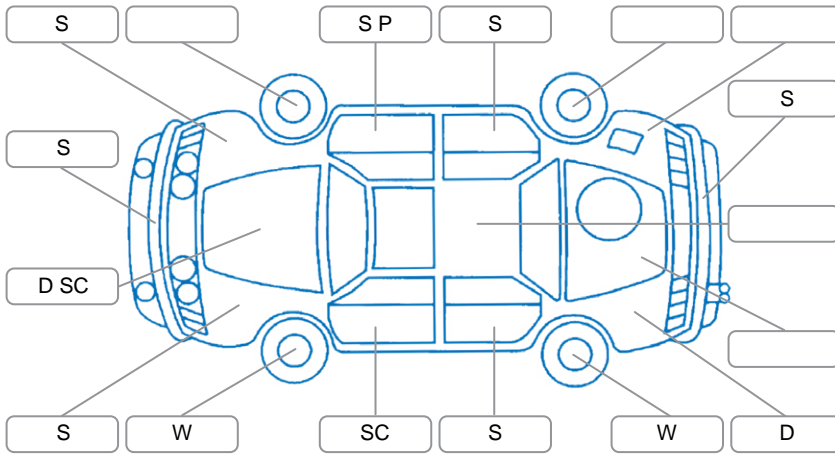

Report ID:	25,915,498	Version:	2
Created:	08 Jul 2026		

Make:	Hyundai	Model:	Tucson
Body Style:	SUV	Year:	2022
Rego No.:	RDY378	Rego Expiry:	26 Dec 2026
WoF Expiry:	27 Jun 2026	Odometer:	64,552 Kms
Good No.:	25915498	VIN:	TMAJB81DMNJ194189
Next Service:	74,414 kms	Service History:	Yes

Key
 S = Scratch R = Rust C = Crack * = Decals W = Significant scuffs
 D = Dent PT = Paint defect P = Pin dent SC = Stone Chips

Note: some defects and blemishes may not be displayed in the diagram

Body Inspection Comments

Panels: Good

Dashboard: Good

General Comments

Road Conditions During Test Drive

Dry

Engine Timing Mechanism

Timing Chain

Evidence of Cam Belt Replacement Yes No Kms