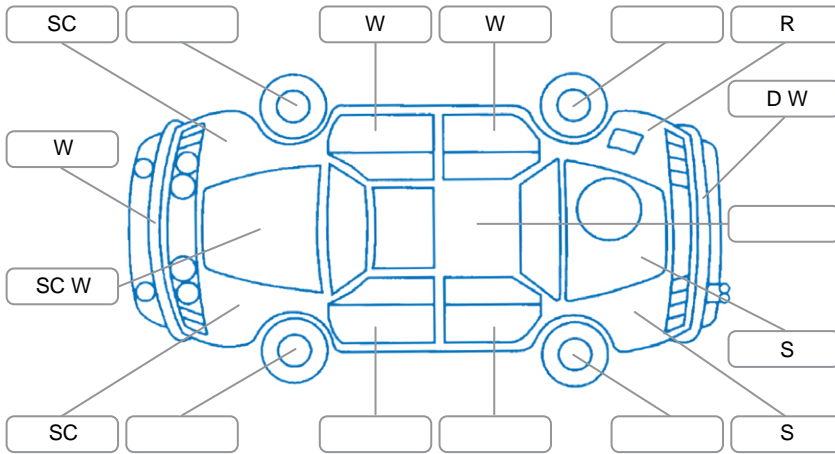

Report ID:	25,915,446	Version:	1
Created:	23 Jun 2026		

Make:	RAM	Model:	2500
Body Style:	Utility	Year:	2020
Rego No.:	MSW178	Rego Expiry:	05 May 2027
WoF Expiry:		Odometer:	61,930 Kms
Good No.:	25915446	VIN:	3C6UR5FL9JG423802
Next Service:	64,569km	Service History:	No

Key
 S = Scratch R = Rust C = Crack * = Decals W = Significant scuffs
 D = Dent PT = Paint defect P = Pin dent SC = Stone Chips

Note: some defects and blemishes may not be displayed in the diagram

Body Inspection Comments

Conditions During Body Inspection: Dry

Under Carriage and Under Bonnet Inspection Comments

Underbody surface rust
 4 wheel drive

Interior Comments

Seats:	Good
Carpets:	Good
Panels:	Good
Dashboard:	Good

General Comments