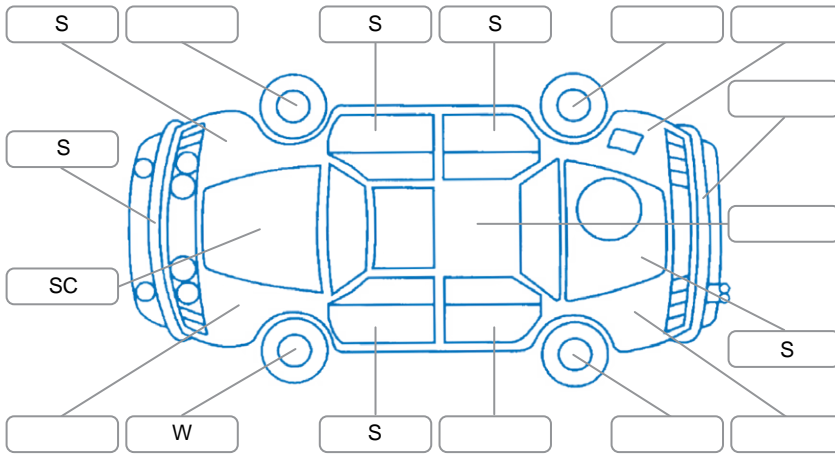

Report ID:	25,915,433	Version:	3
Created:	03 Jul 2026		

Make:	Tesla	Model:	Model Y
Body Style:	SUV	Year:	2023
Rego No.:	PWT955	Rego Expiry:	12 Dec 2026
WoF Expiry:	03 Jul 2027	Odometer:	41,240 Kms
Good No.:	25915433	VIN:	LRWYHCFS0PC908444
Next Service:	51000	Service History:	Yes

Key
 S = Scratch R = Rust C = Crack * = Decals W = Significant scuffs
 D = Dent PT = Paint defect P = Pin dent SC = Stone Chips

Note: some defects and blemishes may not be displayed in the diagram

Body Inspection Comments

Charger missing
 Windscreen stone chips

Conditions During Body Inspection: Dry

Under Carriage and Under Bonnet Inspection Comments

Rwd

Interior Comments

Seats:	Good
Carpets:	Good
Panels:	Tailgate trim scratches
Dashboard:	Good