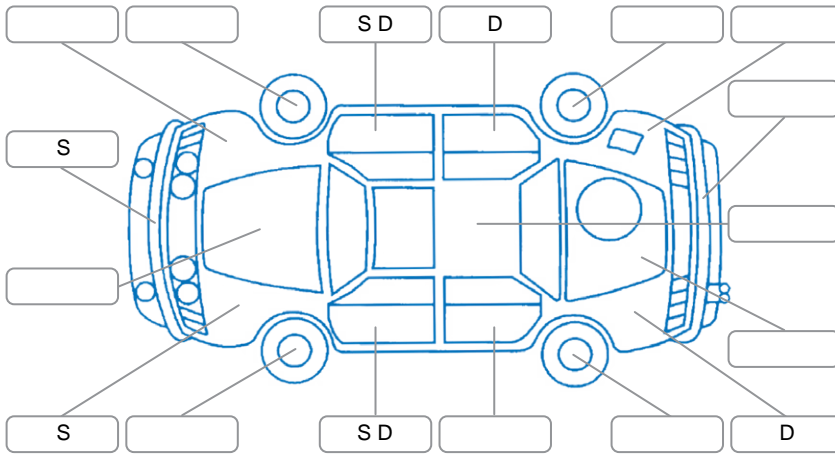

Key
 S = Scratch R = Rust C = Crack * = Decals W = Significant scuffs
 D = Dent PT = Paint defect P = Pin dent SC = Stone Chips

Note: some defects and blemishes may not be displayed in the diagram

Body Inspection Comments

Conditions During Body Inspection: Wet Dry

Under Carriage and Under Bonnet Inspection Comments

4Wheel drive.

Interior Comments

Seats:	Good
Carpets:	Good
Panels:	Good
Dashboard:	Good

General Comments

Road Conditions During Test Drive	Wet	
Engine Timing Mechanism	Timing Chain	
Evidence of Cam Belt Replacement	<input type="checkbox"/> Yes <input type="checkbox"/> No	Kms
Inspected by:	Rajesh Mayan	
Published by:	Ben Nicholson	
Inspection Date:	16 Jun 2026	